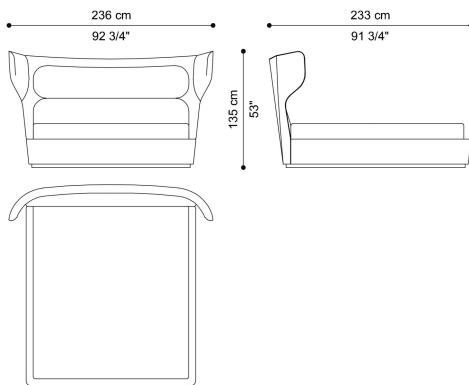

DIMENSIONS

BED
FOR MATTRESS 180X200 CM "SOFFIO" SLATTED
BED BASE INCLUDED IN THE PRICE
C.GUA.312.A

L 236 D 233 H 135 CM

BED
FOR MATTRESS 200X200 CM "SOFFIO" SLATTED
BED BASE INCLUDED IN THE PRICE
C.GUA.312.B

L 256 D 233 H 135 CM

OPTIONAL

UMA QUILTING
AVAILABLE ONLY ON PLAIN LEATHER
C.COM.922.DMX

BASE

WOOD

Black lacquered
wood - Matt

UPHOLSTERY

FABRIC / LEATHER