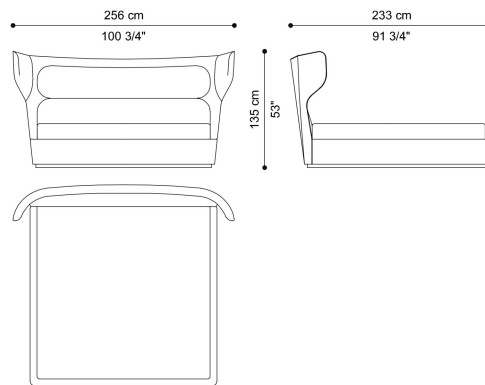

DIMENSIONS

BED
FOR MATTRESS 180X200 CM "SOFFIO" SLATTED
BED BASE INCLUDED IN THE PRICE
C.GUA.312.A

L 236 D 233 H 135 CM

BED
FOR MATTRESS 200X200 CM "SOFFIO" SLATTED
BED BASE INCLUDED IN THE PRICE
C.GUA.312.B

L 256 D 233 H 135 CM

OPTIONAL

UMA QUILTING
AVAILABLE ONLY ON PLAIN LEATHER
C.COM.922.DMX

BASE

WOOD

Black lacquered
wood - Matt

UPHOLSTERY

FABRIC / LEATHER