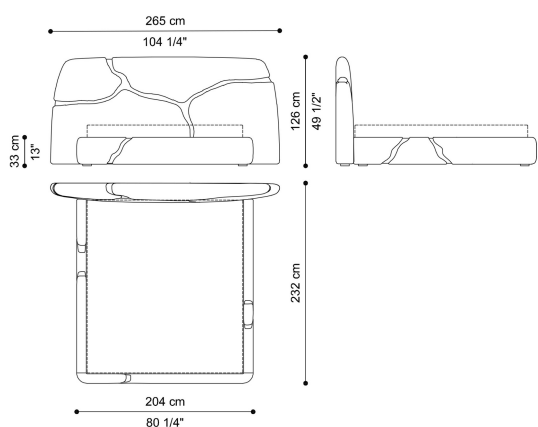

ELGON
BEDS

roberto cavalli
HOME
INTERIORS

DESCRIPTION

Headboard and bed frame in multilayer poplar wood, solid poplar wood and solid fir wood. Padding in high density expansive polyurethane foam.
Upholstery in leather from the collection, with inserts in the special finishing Gold Laminated leather.
Brass plate with RC monogram on bed frame side.

DIMENSIONS

BED
FOR MATTRESS 180 X 200 CM "SOFFIO" SLATTED
BED BASE INCLUDED IN THE PRICE
C.ELG.312.A

L 265 D 232 H 126 CM

BED
FOR MATTRESS 200 X 200 CM "SOFFIO" SLATTED
BED BASE INCLUDED IN THE PRICE
C.ELG.312.B

L 265 D 232 H 126 CM

UPHOLSTERY

FABRIC / LEATHER

[download the file in the product page](#)

ACCESSORIES

DECORATIVE CUSHIONS

[download the file in the product page](#)