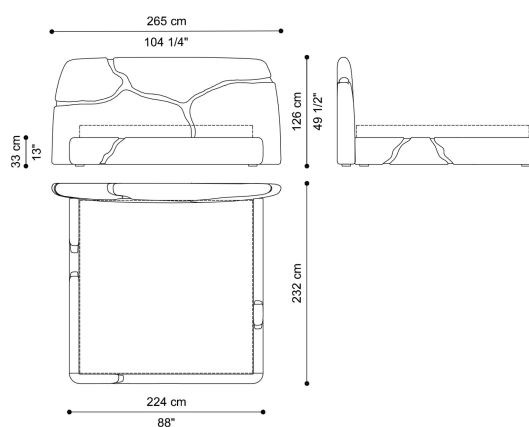

ELGON
BEDS

roberto cavalli
HOME
INTERIORS

DESCRIPTION

Headboard and bed frame in multilayer poplar wood, solid poplar wood and solid fir wood. Padding in high density expansive polyurethane foam.
Upholstery in leather from the collection, with inserts in the special finishing Gold Laminated leather.
Brass plate with RC monogram on bed frame side.

DIMENSIONS

BED
FOR MATTRESS 180 X 200 CM "SOFFIO" SLATTED
BED BASE INCLUDED IN THE PRICE
C.ELG.312.A

L 265 D 232 H 126 CM

BED
FOR MATTRESS 200 X 200 CM "SOFFIO" SLATTED
BED BASE INCLUDED IN THE PRICE
C.ELG.312.B

L 265 D 232 H 126 CM

UPHOLSTERY

FABRIC / LEATHER

[download the file in the product page](#)

ACCESSORIES

DECORATIVE CUSHIONS

[download the file in the product page](#)