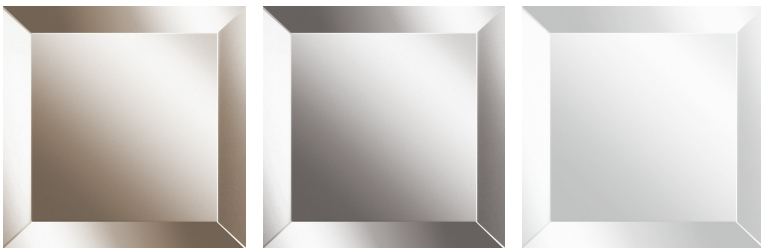

DESCRIPTION

Structure in multilayer wood covered with Natural, Bronzed or Smoked bevelled mirrors and leather cat. A Diamante. RC Jewel monogram with Swarovski crystals in cast brass available in Gold or Platinum finishing.

DIMENSIONS

BOOKCASE
C.WAL.541.A

L 250 D 35 H 220 CM

STRUCTURE

MIRROR

Bronzed Mirror

Smoked Mirror

Natural Mirror