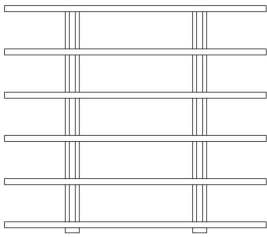

DESCRIPTION

Structure in multilayer wood covered with Natural, Bronzed or Smoked bevelled mirrors and leather cat. A Diamante. RC Jewel monogram with Swarovski crystals in cast brass available in Gold or Platinum finishing.

DIMENSIONS

BOOKCASE
C.WAL.541.A

L 250 D 35 H 220 CM

STRUCTURE

MIRROR

Bronzed Mirror

Smoked Mirror

Natural Mirror