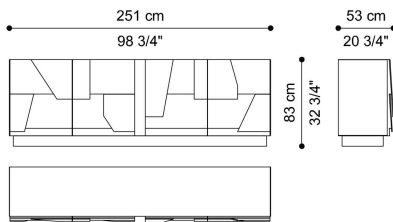

VAAL
DAY STORAGE UNITS

DESCRIPTION

Structure in multilayer wood, veneered in glossy Oak Dyed Wengé, Grey/Rose Carbalho or Eucalyptus fris , or lacquered in the glossy finishings from the collection.
Metal inserts in the brushed finishings from the collection. Optional metal inserts in Gold or Black Chrome finishing.
Interior covered in microfibre with glass shelves.

DIMENSIONS

SIDEBOARD

C.VAA.113.A

L 251 D 53 H 83 CM

OPTIONAL

METAL INSERTS

GOLD/BLACK CHROME - GLOSSY

C.COM.939.AMX