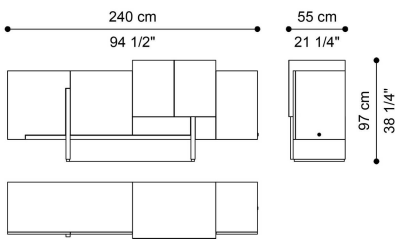

SOIRA
DAY STORAGE UNITS

roberto cavalli
HOME
INTERIORS

SOIRA

DAY STORAGE UNITS

DESCRIPTION

Structure in MDF, veneered in essence from the collection, or lacquered in the glossy finishings from the collection.
Cube element covered in porcelain gres from the collection.
Interior covered in microfibre, with shelves in Bronzed glass.
Base in MDF lacquered in embossed Black/Ivory.
Lower base in iron with Brushed Bronze finishing.
Brass plate with RC monogram.

DIMENSIONS

SIDEBOARD

C.SOI.113.A

L 240 D 55 H 97 CM

STRUCTURE

WOOD

Grey Carbalho
veneered wood -
Glossy

Rose Carbalho
veneered wood -
Glossy