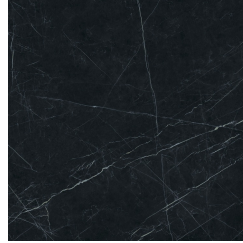

Eucalyptus fris 
veneered wood -
Glossy

Desert lacquered
wood - Glossy

Ivory lacquered
wood - Glossy

Black lacquered
wood - Glossy

White lacquered
wood - Glossy

Dark Brown
lacquered wood -
Glossy

Oak veneered Dyed
Weng  wood -
Glossy

DOORS

PORCELAIN GRES

Ivory Porcelain Gres
- Glossy

Grey Porcelain Gres -
Glossy

Black Porcelain Gres
- Glossy

Dark Porcelain Gres
- Glossy

BASE

WOOD

Ivory lacquered
wood - Embossed

Black lacquered
wood - Embossed

LOWER BASE

METAL

Metal Brushed
Bronze

SHELVES

GLASS

Bronzed Glass