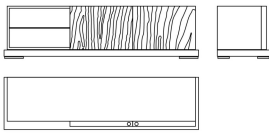

DESCRIPTION

Structure in multilayer wood. Top, sides and open storage in glossy lacquered finishing from the collection.
Two engraved doors and base covered in plain leather from the collection.
Jewel handles in cast brass available in Gold or Platinum finishing.
Interior finished in microfibre with glass shelves.
Metal feet in the glossy or brushed finishings from the collection.
Cable entry system on the top included.

DIMENSIONS

TV HOLDER

C.SAH.531.A

L 186 D 50 H 50 CM