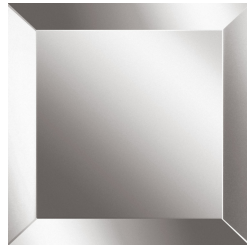

SAHARA
DAY STORAGE UNITS

roberto cavalli

HOME

INTERIORS

DESCRIPTION

Structure in multilayer wood. Top, sides and plain doors covered with Natural, Bronzed or Smoked bevelled mirror. Engraved doors and base covered in plain leather or lacquered in the glossy finishings from the collection. Jewel handles in cast brass available in Gold or Platinum finishing. Interior covered in microfibre with Bronzed glass shelves. Metal feet in the glossy or brushed finishings from the collection.

DIMENSIONS

SIDEBOARD
C.SAH.113.A

L 240 D 50 H 84 CM

SIDEBOARD
C.SAH.113.C

L 186 D 50 H 84 CM

TOP/SIDES/DOORS

MIRROR

Bronzed Mirror

Natural Mirror

Smoked Mirror

SHELVES

GLASS

Bronzed Glass

FEET

METAL

Metal Black Chrome
- Glossy