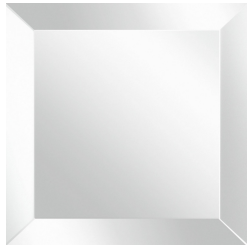

SAHARA
DAY STORAGE UNITS

roberto cavalli

HOME

INTERIORS

DESCRIPTION

Structure in multilayer wood. Top, sides and plain doors covered with Natural, Bronzed or Smoked bevelled mirror. Engraved doors and base covered in plain leather or lacquered in the glossy finishings from the collection. Jewel handles in cast brass available in Gold or Platinum finishing. Interior covered in microfibre with Bronzed glass shelves. Metal feet in the glossy or brushed finishings from the collection.

DIMENSIONS

SIDEBOARD
C.SAH.113.A

L 240 D 50 H 84 CM

SIDEBOARD
C.SAH.113.C

L 186 D 50 H 84 CM

TOP/SIDES/DOORS

MIRROR

Bronzed Mirror

Natural Mirror

Smoked Mirror

SHELVES

GLASS

Bronzed Glass

FEET

METAL

Metal Black Chrome
- Glossy