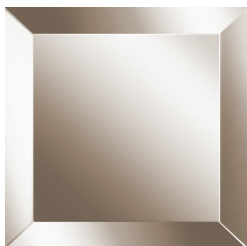

KASAI
DAY STORAGE UNITS

roberto cavalli
HOME
INTERIORS

DESCRIPTION

Structure in multilayer wood, veneered in glossy Oak Dyed Wengé, Grey/Rose Carbalho or Eucalyptus fris , or covered in fabric or leather from the collection.

Front doors in curved clear glass. Jewel handles in cast brass available in Gold or Platinum finishing.

Interior covered in microfibre, with clear glass shelves. Back in Natural, Bronzed or Smoked mirror or covered in fabric.

Wooden base lacquered in Gold finishing.

DIMENSIONS

CABINET
C.KAS.141.A

L 140 D 55 H 210 CM

STRUCTURE

WOOD

Eucalyptus fris 
veneered wood -
Glossy

Grey Carbalho
veneered wood -
Glossy

Oak veneered Dyed
Weng  wood -
Glossy

Rose Carbalho
veneered wood -
Glossy

DOORS/SHELVES

GLASS

Clear Glass

BACK

MIRROR

Bronzed Mirror