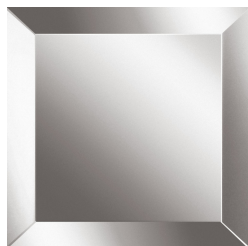

Smoked Mirror