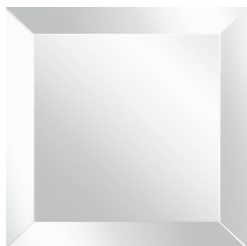

KASAI
DAY STORAGE UNITS

roberto cavalli
HOME
INTERIORS

DESCRIPTION

Structure in multilayer wood, veneered in glossy Oak Dyed Wengé, Grey/Rose Carbalho or Eucalyptus fris , or covered in fabric or leather from the collection.

Front doors in curved clear glass. Jewel handles in cast brass available in Gold or Platinum finishing.

Interior covered in microfibre, with clear glass shelves. Back in Natural, Bronzed or Smoked mirror or covered in fabric.

Wooden base lacquered in Gold finishing.

DIMENSIONS

CABINET
C.KAS.141.A

L 140 D 55 H 210 CM

STRUCTURE

WOOD

Eucalyptus fris 
veneered wood -
Glossy

Grey Carbalho
veneered wood -
Glossy

Oak veneered Dyed
Weng  wood -
Glossy

Rose Carbalho
veneered wood -
Glossy

DOORS/SHELVES

GLASS

Clear Glass

BACK

MIRROR

Bronzed Mirror