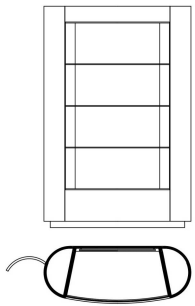

KASAI
DAY STORAGE UNITS

roberto cavalli
HOME
INTERIORS

DESCRIPTION

Structure in multilayer wood, veneered in glossy Oak Dyed Wengé, Grey/Rose Carbalho or Eucalyptus fris , or covered in fabric or leather from the collection.

Front doors in curved clear glass. Jewel handles in cast brass available in Gold or Platinum finishing.

Interior covered in microfibre, with clear glass shelves. Back in Natural, Bronzed or Smoked mirror or covered in fabric.

Wooden base lacquered in Gold finishing.

DIMENSIONS

CABINET
C.KAS.141.A

L 140 D 55 H 210 CM

STRUCTURE

WOOD

Eucalyptus fris 
veneered wood -
Glossy

Grey Carbalho
veneered wood -
Glossy