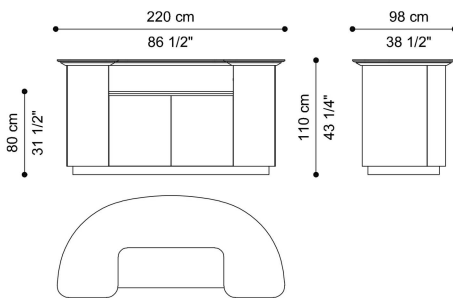

DIMENSIONS

BAR CABINET C.KAB.241.A

L 220 D 98 H 110 CM

OPTIONAL

UMA QUILTING
AVAILABLE ONLY ON PLAIN LEATHER
C.COM.925.XMX

SURCHARGE
LIGHTING KIT
C.COM.937.BMX

MARBLE TOP
ONYX
C.COM.967.A2X

BASE/DOORS/SHELVES