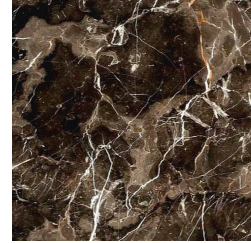

METAL

Metal Brushed Gold

Metal Brushed Dark
Bronze

Metal Brushed
Bronze

INTERIOR

WOOD

Desert lacquered
wood - Embossed

TOP

MARBLE/ONYX

Marble cat. A Bianco Carrara - Honed

Marble cat. A Bianco Carrara - Polished

Marble cat. A Black & Gold - Polished

Marble cat. A Black Marquina - Polished

Marble cat. A Emperador Dark - Polished

Marble cat. A Travertino Navona - Polished

UPHOLSTERY

FABRIC / LEATHER

[📄](#) download the file in the product page