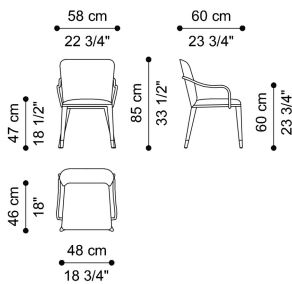

KIVU
CHAIRS

roberto cavalli
HOME
INTERIORS

DESCRIPTION

Structure in beech wood and foam.
Upholstery in fabric or leather from the collection.
Metal arms and feet in Hammered Brass Gold finishing.

DIMENSIONS

CHAIR WITH ARMRESTS

C.KIV.132.A

L 60 D 58 H 85 CM

STRUCTURE

METAL

Hammered Brass
Gold

UPHOLSTERY

FABRIC / LEATHER