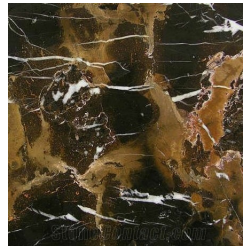

TRINIDAD  
TABLES

roberto cavalli  
HOME  
INTERIORS

---

**DESCRIPTION**

Metal legs in the glossy or brushed finishings from the collection.  
Top in marble from the collection.  
Available on demand in onyx from the collection.

**METAL**

**Metal Black Chrome - Glossy**

**Metal Chrome - Glossy**

**Metal Gold - Glossy**

**Metal Brushed Gold**

**Metal Brushed Dark Bronze**

**Metal Brushed Bronze**

TOP

MARBLE/ONYX

White Onyx -  
Polished

Grey Onyx - Polished

Emerald Onyx -  
Polished

Verde Giada Onyx -  
Polished

Marble cat. B Sahara  
Noir - Polished

Marble cat. B  
Versilys - Polished

Marble cat. A Bianco  
Carrara - Honed

Marble cat. A Bianco  
Carrara - Polished

Marble cat. A Black  
& Gold - Polished

Marble cat. A Black  
Marquina - Polished

Marble cat. A  
Emperador Dark -  
Polished

Marble cat. A  
Travertino Navona -  
Polished