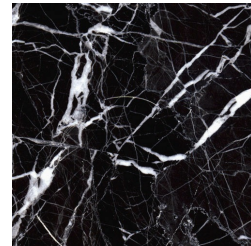

TRINIDAD  
TABLES

roberto cavalli  
HOME  
INTERIORS

---

**DESCRIPTION**

Metal legs in the glossy or brushed finishings from the collection.  
Top in marble from the collection.  
Available on demand in onyx from the collection.

**METAL**

**Metal Black Chrome - Glossy**

**Metal Chrome - Glossy**

**Metal Gold - Glossy**

**Metal Brushed Gold**

**Metal Brushed Dark Bronze**

**Metal Brushed Bronze**

TOP

MARBLE/ONYX

White Onyx -  
Polished

Grey Onyx - Polished

Emerald Onyx -  
Polished

Verde Giada Onyx -  
Polished

Marble cat. B Sahara  
Noir - Polished

Marble cat. B  
Versilys - Polished

Marble cat. A Bianco  
Carrara - Honed

Marble cat. A Bianco  
Carrara - Polished

Marble cat. A Black  
& Gold - Polished

Marble cat. A Black  
Marquina - Polished

Marble cat. A  
Emperador Dark -  
Polished

Marble cat. A  
Travertino Navona -  
Polished