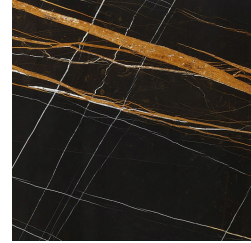

TRINIDAD  
TABLES

roberto cavalli  
HOME  
INTERIORS

---

**DESCRIPTION**

Metal legs in the glossy or brushed finishings from the collection.  
Top in marble from the collection.  
Available on demand in onyx from the collection.

**METAL**

**Metal Black Chrome - Glossy**

**Metal Chrome - Glossy**

**Metal Gold - Glossy**

**Metal Brushed Gold**

**Metal Brushed Dark Bronze**

**Metal Brushed Bronze**

TOP

MARBLE/ONYX

White Onyx -  
Polished

Grey Onyx - Polished

Emerald Onyx -  
Polished

Verde Giada Onyx -  
Polished

Marble cat. B Sahara  
Noir - Polished

Marble cat. B  
Versilys - Polished

Marble cat. A Bianco  
Carrara - Honed

Marble cat. A Bianco  
Carrara - Polished

Marble cat. A Black  
& Gold - Polished

Marble cat. A Black  
Marquina - Polished

Marble cat. A  
Emperador Dark -  
Polished

Marble cat. A  
Travertino Navona -  
Polished