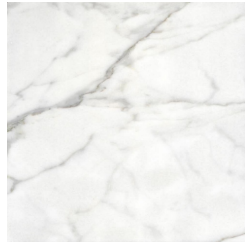

TRINIDAD  
TABLES

roberto cavalli  
HOME  
INTERIORS

---

**DESCRIPTION**

Metal legs in the glossy or brushed finishings from the collection.  
Top in marble from the collection.  
Available on demand in onyx from the collection.

**METAL**

**Metal Black Chrome - Glossy**

**Metal Chrome - Glossy**

**Metal Gold - Glossy**

**Metal Brushed Gold**

**Metal Brushed Dark Bronze**

**Metal Brushed Bronze**

TOP

MARBLE/ONYX

White Onyx -  
Polished

Grey Onyx - Polished

Emerald Onyx -  
Polished

Verde Giada Onyx -  
Polished

Marble cat. B Sahara  
Noir - Polished

Marble cat. B  
Versilys - Polished

Marble cat. A Bianco  
Carrara - Honed

Marble cat. A Bianco  
Carrara - Polished

Marble cat. A Black  
& Gold - Polished

Marble cat. A Black  
Marquina - Polished

Marble cat. A  
Emperador Dark -  
Polished

Marble cat. A  
Travertino Navona -  
Polished