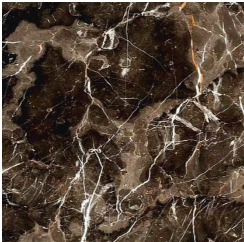

TRINIDAD  
TABLES

roberto cavalli  
HOME  
INTERIORS

---

**DESCRIPTION**

Metal legs in the glossy or brushed finishings from the collection.  
Top in marble from the collection.  
Available on demand in onyx from the collection.

**METAL**

**Metal Black Chrome - Glossy**

**Metal Chrome - Glossy**

**Metal Gold - Glossy**

**Metal Brushed Gold**

**Metal Brushed Dark Bronze**

**Metal Brushed Bronze**

TOP

MARBLE/ONYX

White Onyx -  
Polished

Grey Onyx - Polished

Emerald Onyx -  
Polished

Verde Giada Onyx -  
Polished

Marble cat. B Sahara  
Noir - Polished

Marble cat. B  
Versilys - Polished

Marble cat. A Bianco  
Carrara - Honed

Marble cat. A Bianco  
Carrara - Polished

Marble cat. A Black  
& Gold - Polished

Marble cat. A Black  
Marquina - Polished

Marble cat. A  
Emperador Dark -  
Polished

Marble cat. A  
Travertino Navona -  
Polished