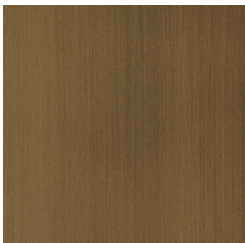

TRINIDAD  
TABLES

roberto cavalli  
HOME  
INTERIORS

---

**DESCRIPTION**

Metal legs in the glossy or brushed finishings from the collection.  
Top in marble from the collection.  
Available on demand in onyx from the collection.

**METAL**

**Metal Black Chrome - Glossy**

**Metal Chrome - Glossy**

**Metal Gold - Glossy**

**Metal Brushed Gold**

**Metal Brushed Dark Bronze**

**Metal Brushed Bronze**

TOP

MARBLE/ONYX

White Onyx -  
Polished

Grey Onyx - Polished

Emerald Onyx -  
Polished

Verde Giada Onyx -  
Polished

Marble cat. B Sahara  
Noir - Polished

Marble cat. B  
Versilys - Polished

Marble cat. A Bianco  
Carrara - Honed