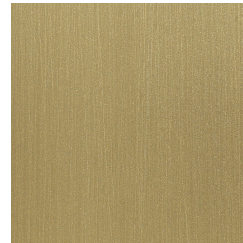

TRINIDAD  
TABLES

roberto cavalli  
HOME  
INTERIORS

---

**DESCRIPTION**

Metal legs in the glossy or brushed finishings from the collection.  
Top in marble from the collection.  
Available on demand in onyx from the collection.

**METAL**

**Metal Black Chrome - Glossy**

**Metal Chrome - Glossy**

**Metal Gold - Glossy**

**Metal Brushed Gold**

**Metal Brushed Dark Bronze**

**Metal Brushed Bronze**

TOP

MARBLE/ONYX

White Onyx -  
Polished

Grey Onyx - Polished

Emerald Onyx -  
Polished

Verde Giada Onyx -  
Polished

Marble cat. B Sahara  
Noir - Polished

Marble cat. B  
Versilys - Polished

Marble cat. A Bianco  
Carrara - Honed