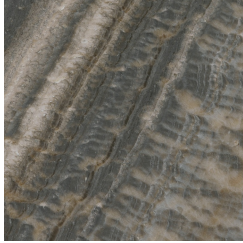

TRINIDAD  
TABLES

roberto cavalli  
HOME  
INTERIORS

---

**DESCRIPTION**

Metal legs in the glossy or brushed finishings from the collection.  
Top in marble from the collection.  
Available on demand in onyx from the collection.

**METAL**

**Metal Black Chrome - Glossy**

**Metal Chrome - Glossy**

**Metal Gold - Glossy**

**Metal Brushed Gold**

**Metal Brushed Dark Bronze**

**Metal Brushed Bronze**

TOP

MARBLE/ONYX

White Onyx -  
Polished

Grey Onyx - Polished

Emerald Onyx -  
Polished

Verde Giada Onyx -  
Polished

Marble cat. B Sahara  
Noir - Polished

Marble cat. B  
Versilys - Polished

Marble cat. A Bianco  
Carrara - Honed