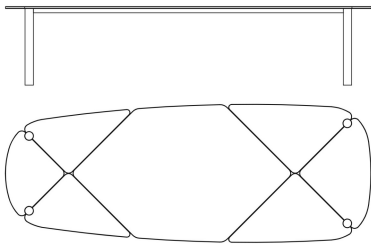

TRINIDAD  
TABLES

roberto cavalli  
HOME  
INTERIORS

---

**DESCRIPTION**

Metal legs in the glossy or brushed finishings from the collection.  
Top in marble from the collection.  
Available on demand in onyx from the collection.

---

**DIMENSIONS**

**DINING TABLE**  
**C.TRI.124.A**

L 350 D 133 H 76 CM

**DINING TABLE**  
**C.TRI.124.B**

L 250 D 125 H 76 CM

---

**LEGS**