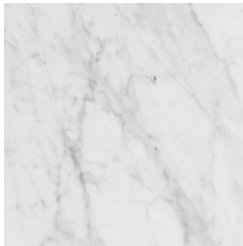

TRINIDAD  
TABLES

roberto cavalli  
HOME  
INTERIORS

---

**DESCRIPTION**

Metal legs in the glossy or brushed finishings from the collection.  
Top in marble from the collection.  
Available on demand in onyx from the collection.

**METAL**

**Metal Black Chrome - Glossy**

**Metal Chrome - Glossy**

**Metal Gold - Glossy**

**Metal Brushed Gold**

**Metal Brushed Dark Bronze**

**Metal Brushed Bronze**

TOP

MARBLE/ONYX

White Onyx -  
Polished

Grey Onyx - Polished

Emerald Onyx -  
Polished

Verde Giada Onyx -  
Polished

Marble cat. B Sahara  
Noir - Polished

Marble cat. B  
Versilys - Polished

Marble cat. A Bianco  
Carrara - Honed

Marble cat. A Bianco  
Carrara - Polished

Marble cat. A Black  
& Gold - Polished

Marble cat. A Black  
Marquina - Polished

Marble cat. A  
Emperador Dark -  
Polished

Marble cat. A  
Travertino Navona -  
Polished