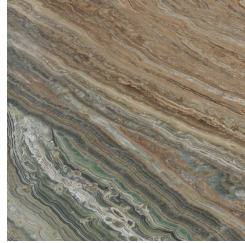

TRINIDAD  
TABLES

roberto cavalli  
HOME  
INTERIORS

---

**DESCRIPTION**

Metal legs in the glossy or brushed finishings from the collection.  
Top in marble from the collection.  
Available on demand in onyx from the collection.

**METAL**

**Metal Black Chrome - Glossy**

**Metal Chrome - Glossy**

**Metal Gold - Glossy**

**Metal Brushed Gold**

**Metal Brushed Dark Bronze**

**Metal Brushed Bronze**

TOP

MARBLE/ONYX

White Onyx -  
Polished

Grey Onyx - Polished

Emerald Onyx -  
Polished

Verde Giada Onyx -  
Polished

Marble cat. B Sahara  
Noir - Polished

Marble cat. B  
Versilys - Polished

Marble cat. A Bianco  
Carrara - Honed

Marble cat. A Bianco  
Carrara - Polished

Marble cat. A Black  
& Gold - Polished

Marble cat. A Black  
Marquina - Polished

Marble cat. A  
Emperador Dark -  
Polished

Marble cat. A  
Travertino Navona -  
Polished