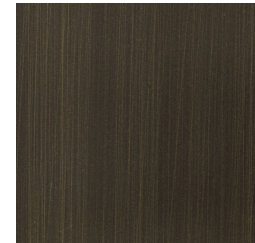

TRINIDAD  
TABLES

roberto cavalli  
HOME  
INTERIORS

---

**DESCRIPTION**

Metal legs in the glossy or brushed finishings from the collection.  
Top in marble from the collection.  
Available on demand in onyx from the collection.

**METAL**

**Metal Black Chrome - Glossy**

**Metal Chrome - Glossy**

**Metal Gold - Glossy**

**Metal Brushed Gold**

**Metal Brushed Dark Bronze**

**Metal Brushed Bronze**

TOP

MARBLE/ONYX

White Onyx -  
Polished

Grey Onyx - Polished

Emerald Onyx -  
Polished

Verde Giada Onyx -  
Polished

Marble cat. B Sahara  
Noir - Polished

Marble cat. B  
Versilys - Polished

Marble cat. A Bianco  
Carrara - Honed