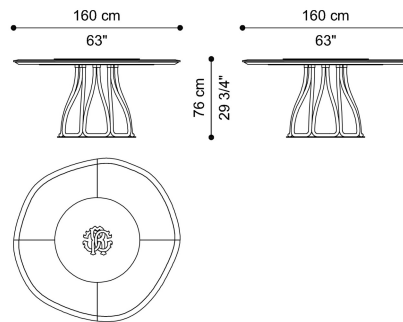

NYOS  
TABLES

roberto cavalli  
HOME  
INTERIORS

**DESCRIPTION**

Base in metal in the glossy or brushed finishings from the collection.  
Top in marble from the collection. Available on demand in onyx from the collection.  
Metal lazy Susan  $\varnothing$  82 cm (for  $\varnothing$  160 cm C.NYO.123.B) or  $\varnothing$  92 cm (for  $\varnothing$  180 cm C.NYO.123.A) in the glossy or brushed finishings from the collection with laser-engraved RC monogram.

**DIMENSIONS**

**DINING TABLE  
C.NYO.123.A**

$\varnothing$  180 H 76 CM

**DINING TABLE  
C.NYO.123.B**

$\varnothing$  160 H 76 CM

---

BASE/LAZY SUSAN

**METAL**