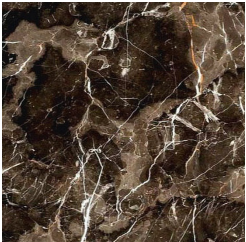

NYOS  
TABLES

roberto cavalli  
HOME  
INTERIORS

**DESCRIPTION**

Base in metal in the glossy or brushed finishings from the collection.  
Top in marble from the collection. Available on demand in onyx from the collection.  
Metal lazy Susan  $\varnothing$  82 cm (for  $\varnothing$  160 cm C.NYO.123.B) or  $\varnothing$  92 cm (for  $\varnothing$  180 cm C.NYO.123.A) in the glossy or brushed finishings from the collection with laser-engraved RC monogram.

**Metal Black Chrome - Glossy**

**Metal Chrome - Glossy**

**Metal Gold - Glossy**

**Metal Brushed Gold**

**Metal Brushed Dark Bronze**

**Metal Brushed Bronze**

TOP

MARBLE/ONYX

White Onyx -  
Polished

Grey Onyx - Polished

Emerald Onyx -  
Polished

Verde Giada Onyx -  
Polished

Marble cat. B Sahara  
Noir - Polished

Marble cat. B  
Versilys - Polished

Marble cat. A Bianco  
Carrara - Honed

Marble cat. A Bianco  
Carrara - Polished

Marble cat. A Black  
& Gold - Polished

Marble cat. A Black  
Marquina - Polished

Marble cat. A  
Emperador Dark -  
Polished

Marble cat. A  
Travertino Navona -  
Polished