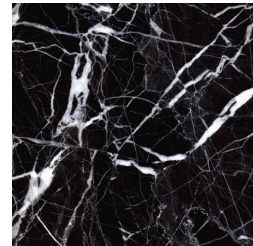

NYOS  
TABLES

roberto cavalli  
HOME  
INTERIORS

**DESCRIPTION**

Base in metal in the glossy or brushed finishings from the collection.  
Top in marble from the collection. Available on demand in onyx from the collection.  
Metal lazy Susan  $\varnothing$  82 cm (for  $\varnothing$  160 cm C.NYO.123.B) or  $\varnothing$  92 cm (for  $\varnothing$  180 cm C.NYO.123.A) in the glossy or brushed finishings from the collection with laser-engraved RC monogram.

**Metal Black Chrome - Glossy**

**Metal Chrome - Glossy**

**Metal Gold - Glossy**

**Metal Brushed Gold**

**Metal Brushed Dark Bronze**

**Metal Brushed Bronze**

TOP

MARBLE/ONYX

White Onyx -  
Polished

Grey Onyx - Polished

Emerald Onyx -  
Polished

Verde Giada Onyx -  
Polished

Marble cat. B Sahara  
Noir - Polished

Marble cat. B  
Versilys - Polished

Marble cat. A Bianco  
Carrara - Honed

Marble cat. A Bianco  
Carrara - Polished

Marble cat. A Black  
& Gold - Polished

Marble cat. A Black  
Marquina - Polished

Marble cat. A  
Emperador Dark -  
Polished

Marble cat. A  
Travertino Navona -  
Polished