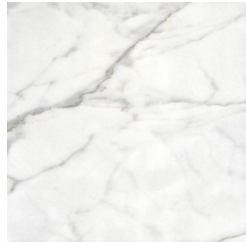

NYOS  
TABLES

roberto cavalli  
HOME  
INTERIORS

**DESCRIPTION**

Base in metal in the glossy or brushed finishings from the collection.  
Top in marble from the collection. Available on demand in onyx from the collection.  
Metal lazy Susan  $\varnothing$  82 cm (for  $\varnothing$  160 cm C.NYO.123.B) or  $\varnothing$  92 cm (for  $\varnothing$  180 cm C.NYO.123.A) in the glossy or brushed finishings from the collection with laser-engraved RC monogram.

**Metal Black Chrome - Glossy**

**Metal Chrome - Glossy**

**Metal Gold - Glossy**

**Metal Brushed Gold**

**Metal Brushed Dark Bronze**

**Metal Brushed Bronze**

TOP

MARBLE/ONYX

White Onyx -  
Polished

Grey Onyx - Polished

Emerald Onyx -  
Polished

Verde Giada Onyx -  
Polished

Marble cat. B Sahara  
Noir - Polished

Marble cat. B  
Versilys - Polished

Marble cat. A Bianco  
Carrara - Honed

Marble cat. A Bianco  
Carrara - Polished

Marble cat. A Black  
& Gold - Polished

Marble cat. A Black  
Marquina - Polished

Marble cat. A  
Emperador Dark -  
Polished

Marble cat. A  
Travertino Navona -  
Polished