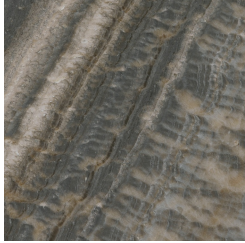

NYOS  
TABLES

roberto cavalli  
HOME  
INTERIORS

**DESCRIPTION**

Base in metal in the glossy or brushed finishings from the collection.  
Top in marble from the collection. Available on demand in onyx from the collection.  
Metal lazy Susan  $\varnothing$  82 cm (for  $\varnothing$  160 cm C.NYO.123.B) or  $\varnothing$  92 cm (for  $\varnothing$  180 cm C.NYO.123.A) in the glossy or brushed finishings from the collection with laser-engraved RC monogram.

**Metal Black Chrome - Glossy**

**Metal Chrome - Glossy**

**Metal Gold - Glossy**

**Metal Brushed Gold**

**Metal Brushed Dark Bronze**

**Metal Brushed Bronze**

TOP

MARBLE/ONYX

White Onyx -  
Polished

Grey Onyx - Polished

Emerald Onyx -  
Polished

Verde Giada Onyx -  
Polished

Marble cat. B Sahara  
Noir - Polished

Marble cat. B  
Versilys - Polished

Marble cat. A Bianco  
Carrara - Honed