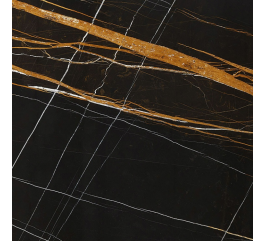

NYOS  
TABLES

roberto cavalli  
HOME  
INTERIORS

**DESCRIPTION**

Base in metal in the glossy or brushed finishings from the collection.  
Top in marble from the collection. Available on demand in onyx from the collection.  
Metal lazy Susan  $\varnothing$  82 cm (for  $\varnothing$  160 cm C.NYO.123.B) or  $\varnothing$  92 cm (for  $\varnothing$  180 cm C.NYO.123.A) in the glossy or brushed finishings from the collection with laser-engraved RC monogram.

**Metal Black Chrome - Glossy**

**Metal Chrome - Glossy**

**Metal Gold - Glossy**

**Metal Brushed Gold**

**Metal Brushed Dark Bronze**

**Metal Brushed Bronze**

TOP

MARBLE/ONYX

White Onyx -  
Polished

Grey Onyx - Polished

Emerald Onyx -  
Polished

Verde Giada Onyx -  
Polished

Marble cat. B Sahara  
Noir - Polished

Marble cat. B  
Versilys - Polished

Marble cat. A Bianco  
Carrara - Honed

Marble cat. A Bianco  
Carrara - Polished

Marble cat. A Black  
& Gold - Polished

Marble cat. A Black  
Marquina - Polished

Marble cat. A  
Emperador Dark -  
Polished

Marble cat. A  
Travertino Navona -  
Polished