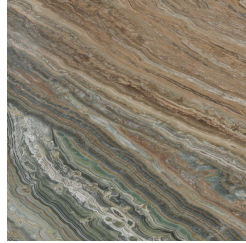

NYOS  
TABLES

roberto cavalli  
HOME  
INTERIORS

**DESCRIPTION**

Base in metal in the glossy or brushed finishings from the collection.  
Top in marble from the collection. Available on demand in onyx from the collection.  
Metal lazy Susan  $\varnothing$  82 cm (for  $\varnothing$  160 cm C.NYO.123.B) or  $\varnothing$  92 cm (for  $\varnothing$  180 cm C.NYO.123.A) in the glossy or brushed finishings from the collection with laser-engraved RC monogram.

**Metal Black Chrome - Glossy**

**Metal Chrome - Glossy**

**Metal Gold - Glossy**

**Metal Brushed Gold**

**Metal Brushed Dark Bronze**

**Metal Brushed Bronze**

TOP

MARBLE/ONYX

White Onyx -  
Polished

Grey Onyx - Polished

Emerald Onyx -  
Polished

Verde Giada Onyx -  
Polished

Marble cat. B Sahara  
Noir - Polished

Marble cat. B  
Versilys - Polished

Marble cat. A Bianco  
Carrara - Honed

Marble cat. A Bianco  
Carrara - Polished

Marble cat. A Black  
& Gold - Polished

Marble cat. A Black  
Marquina - Polished

Marble cat. A  
Emperador Dark -  
Polished

Marble cat. A  
Travertino Navona -  
Polished