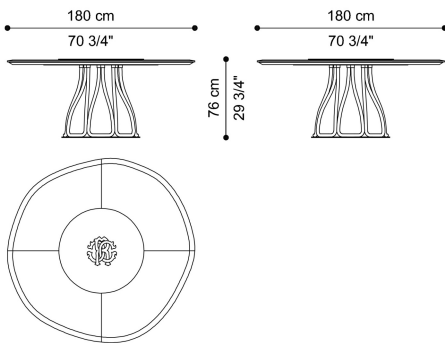

NYOS  
TABLES

roberto cavalli  
HOME  
INTERIORS

**DESCRIPTION**

Base in metal in the glossy or brushed finishings from the collection.  
Top in marble from the collection. Available on demand in onyx from the collection.  
Metal lazy Susan  $\varnothing$  82 cm (for  $\varnothing$  160 cm C.NYO.123.B) or  $\varnothing$  92 cm (for  $\varnothing$  180 cm C.NYO.123.A) in the glossy or brushed finishings from the collection with laser-engraved RC monogram.

**DIMENSIONS**

**DINING TABLE  
C.NYO.123.A**

$\varnothing$  180 H 76 CM

**DINING TABLE  
C.NYO.123.B**

$\varnothing$  160 H 76 CM

---

BASE/LAZY SUSAN

**METAL**