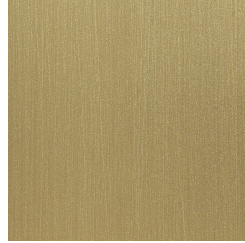

TRINIDAD  
CONSOLES

roberto cavalli  
HOME  
INTERIORS

DESCRIPTION

Metal legs in the glossy or brushed finishings from the collection.  
Top in marble from the collection. Available on demand in onyx from the collection.

LEGS

METAL

Metal Black Chrome - Glossy

Metal Chrome - Glossy

Metal Gold - Glossy

Metal Brushed Gold

Metal Brushed Dark Bronze

Metal Brushed Bronze

TOP

MARBLE/ONYX

White Onyx -  
Polished

Grey Onyx - Polished

Emerald Onyx -  
Polished

Verde Giada Onyx -  
Polished

Marble cat. B Sahara  
Noir - Polished

Marble cat. B  
Versilys - Polished