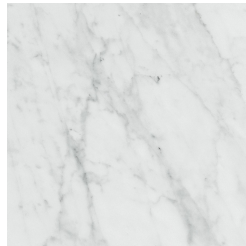

TRINIDAD  
CONSOLES

roberto cavalli  
HOME  
INTERIORS

DESCRIPTION

Metal legs in the glossy or brushed finishings from the collection.  
Top in marble from the collection. Available on demand in onyx from the collection.

TOP

MARBLE/ONYX

White Onyx -  
Polished

Grey Onyx - Polished

Emerald Onyx -  
Polished

Verde Giada Onyx -  
Polished

Marble cat. B Sahara  
Noir - Polished

Marble cat. B  
Versilys - Polished

Marble cat. A Bianco  
Carrara - Honed

Marble cat. A Bianco  
Carrara - Polished

Marble cat. A Black  
& Gold - Polished

Marble cat. A Black  
Marquina - Polished

Marble cat. A  
Emperador Dark -  
Polished