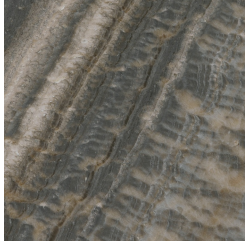

TRINIDAD  
CONSOLES

roberto cavalli  
HOME  
INTERIORS

DESCRIPTION

Metal legs in the glossy or brushed finishings from the collection.  
Top in marble from the collection. Available on demand in onyx from the collection.

LEGS

METAL

Metal Black Chrome - Glossy

Metal Chrome - Glossy

Metal Gold - Glossy

Metal Brushed Gold

Metal Brushed Dark Bronze

Metal Brushed Bronze

TOP

MARBLE/ONYX

White Onyx -  
Polished

Grey Onyx - Polished

Emerald Onyx -  
Polished

Verde Giada Onyx -  
Polished

Marble cat. B Sahara  
Noir - Polished

Marble cat. B  
Versilys - Polished

Marble cat. A Bianco  
Carrara - Honed

Marble cat. A Bianco  
Carrara - Polished

Marble cat. A Black  
& Gold - Polished

Marble cat. A Black  
Marquina - Polished

Marble cat. A  
Emperador Dark -  
Polished