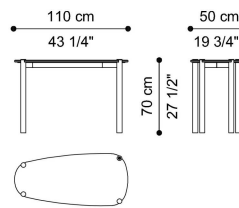

DIMENSIONS

CONSOLE  
C.TRI.521.A

L 140 D 45 H 85 CM

CONSOLE  
C.TRI.521.B

L 110 D 50 H 70 CM

CONSOLE  
C.TRI.521.C

L 180 D 45 H 60 CM

---