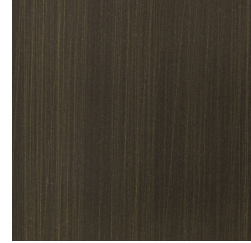

TRINIDAD  
CONSOLES

roberto cavalli  
HOME  
INTERIORS

DESCRIPTION

Metal legs in the glossy or brushed finishings from the collection.  
Top in marble from the collection. Available on demand in onyx from the collection.

LEGS

METAL

Metal Black Chrome - Glossy

Metal Chrome - Glossy

Metal Gold - Glossy

Metal Brushed Gold

Metal Brushed Dark Bronze

Metal Brushed Bronze

TOP

MARBLE/ONYX

White Onyx -  
Polished

Grey Onyx - Polished

Emerald Onyx -  
Polished

Verde Giada Onyx -  
Polished

Marble cat. B Sahara  
Noir - Polished

Marble cat. B  
Versilys - Polished