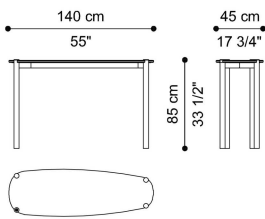

DIMENSIONS

CONSOLE  
C.TRI.521.A

L 140 D 45 H 85 CM

CONSOLE  
C.TRI.521.B

L 110 D 50 H 70 CM

CONSOLE  
C.TRI.521.C

L 180 D 45 H 60 CM

---