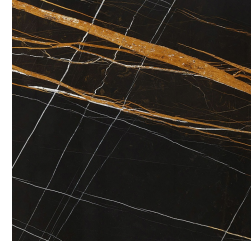

TRINIDAD  
CONSOLES

roberto cavalli  
HOME  
INTERIORS

DESCRIPTION

Metal legs in the glossy or brushed finishings from the collection.  
Top in marble from the collection. Available on demand in onyx from the collection.

LEGS

METAL

Metal Black Chrome - Glossy

Metal Chrome - Glossy

Metal Gold - Glossy

Metal Brushed Gold

Metal Brushed Dark Bronze

Metal Brushed Bronze

TOP

MARBLE/ONYX

White Onyx -  
Polished

Grey Onyx - Polished

Emerald Onyx -  
Polished

Verde Giada Onyx -  
Polished

Marble cat. B Sahara  
Noir - Polished

Marble cat. B  
Versilys - Polished

Marble cat. A Bianco  
Carrara - Honed

Marble cat. A Bianco  
Carrara - Polished

Marble cat. A Black  
& Gold - Polished

Marble cat. A Black  
Marquina - Polished

Marble cat. A  
Emperador Dark -  
Polished