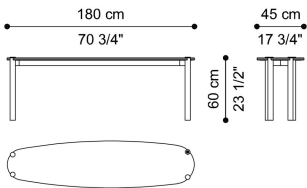

DIMENSIONS

CONSOLE  
C.TRI.521.A

L 140 D 45 H 85 CM

CONSOLE  
C.TRI.521.B

L 110 D 50 H 70 CM

CONSOLE  
C.TRI.521.C

L 180 D 45 H 60 CM

---