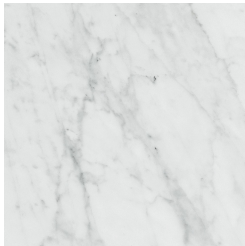

TRINIDAD  
CONSOLES

roberto cavalli  
HOME  
INTERIORS

DESCRIPTION

Metal legs in the glossy or brushed finishings from the collection.  
Top in marble from the collection. Available on demand in onyx from the collection.

TOP

MARBLE/ONYX

White Onyx -  
Polished

Grey Onyx - Polished

Emerald Onyx -  
Polished

Verde Giada Onyx -  
Polished

Marble cat. B Sahara  
Noir - Polished

Marble cat. B  
Versilys - Polished

Marble cat. A Bianco  
Carrara - Honed

Marble cat. A Bianco  
Carrara - Polished

Marble cat. A Black  
& Gold - Polished

Marble cat. A Black  
Marquina - Polished

Marble cat. A  
Emperador Dark -  
Polished