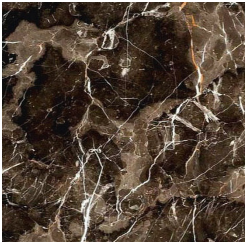

TRINIDAD  
CONSOLES

roberto cavalli  
HOME  
INTERIORS

DESCRIPTION

Metal legs in the glossy or brushed finishings from the collection.  
Top in marble from the collection. Available on demand in onyx from the collection.

TOP

MARBLE/ONYX

White Onyx -  
Polished

Grey Onyx - Polished

Emerald Onyx -  
Polished

Verde Giada Onyx -  
Polished

Marble cat. B Sahara  
Noir - Polished

Marble cat. B  
Versilys - Polished

Marble cat. A Bianco  
Carrara - Honed

Marble cat. A Bianco  
Carrara - Polished

Marble cat. A Black  
& Gold - Polished

Marble cat. A Black  
Marquina - Polished

Marble cat. A  
Emperador Dark -  
Polished

Marble cat. A  
Travertino Navona -  
Polished

Marble cat. C  
Statuario Venato -  
Polished