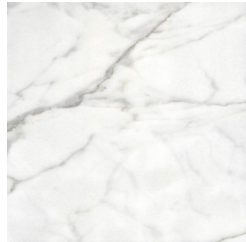

Marble cat. C
Statuario Venato -
Polished