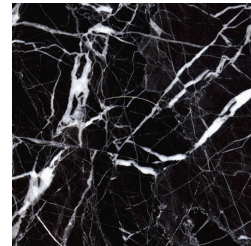

TRINIDAD  
CONSOLES

roberto cavalli  
HOME  
INTERIORS

DESCRIPTION

Metal legs in the glossy or brushed finishings from the collection.  
Top in marble from the collection. Available on demand in onyx from the collection.

LEGS

METAL

Metal Black Chrome - Glossy

Metal Chrome - Glossy

Metal Gold - Glossy

Metal Brushed Gold

Metal Brushed Dark Bronze

Metal Brushed Bronze

TOP

MARBLE/ONYX

White Onyx -  
Polished

Grey Onyx - Polished

Emerald Onyx -  
Polished

Verde Giada Onyx -  
Polished

Marble cat. B Sahara  
Noir - Polished

Marble cat. B  
Versilys - Polished

Marble cat. A Bianco  
Carrara - Honed

Marble cat. A Bianco  
Carrara - Polished

Marble cat. A Black  
& Gold - Polished

Marble cat. A Black  
Marquina - Polished

Marble cat. A  
Emperador Dark -  
Polished