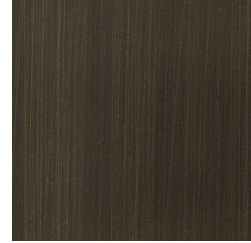

SOHO
CONSOLES

roberto cavalli
HOME
INTERIORS

DESCRIPTION

Metal base in the glossy or brushed finishings from the collection.
Top in bevelled Clear, Bronzed or Smoked glass.
Console must be fixed to the wall.

DIMENSIONS

CONSOLE
C.SOH.521.A

L 170 D 44 H 85 CM

BASE

METAL

Metal Black Chrome - Glossy

Metal Chrome - Glossy

Metal Gold - Glossy

Metal Brushed Gold

Metal Brushed Dark Bronze

Metal Brushed Bronze

TOP

GLASS

Clear Glass

Bronzed Glass

Smoked Glass