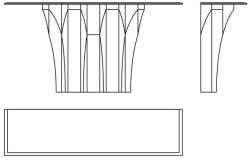

SOHO
CONSOLES

roberto cavalli
HOME
INTERIORS

DESCRIPTION

Metal base in the glossy or brushed finishings from the collection.
Top in bevelled Clear, Bronzed or Smoked glass.
Console must be fixed to the wall.

DIMENSIONS

CONSOLE
C.SOH.521.A

L 170 D 44 H 85 CM

BASE

METAL

Metal Black Chrome - Glossy

Metal Chrome - Glossy

Metal Gold - Glossy