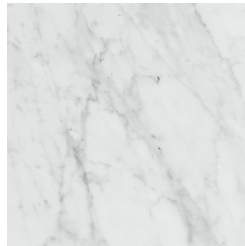

SIORAF
CONSOLES

roberto cavalli
HOME
INTERIORS

DESCRIPTION

Metal base in Wrought Gold, Wrought Dark Bronze or matt Black finishing.
Top in marble from the collection. Available on demand in onyx from the collection.

TOP

MARBLE/ONYX

White Onyx -
Polished

Grey Onyx - Polished

Emerald Onyx -
Polished

Verde Giada Onyx -
Polished

Marble cat. B Sahara
Noir - Polished

Marble cat. B
Versilys - Polished

Marble cat. A Bianco
Carrara - Honed

Marble cat. A Bianco
Carrara - Polished

Marble cat. A Black
& Gold - Polished

Marble cat. A Black
Marquina - Polished

Marble cat. A
Emperador Dark -
Polished

Marble cat. A
Travertino Navona -
Polished