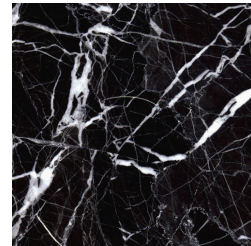

SIORAF
CONSOLES

roberto cavalli
HOME
INTERIORS

DESCRIPTION

Metal base in Wrought Gold, Wrought Dark Bronze or matt Black finishing.
Top in marble from the collection. Available on demand in onyx from the collection.

TOP

MARBLE/ONYX

White Onyx -
Polished

Grey Onyx - Polished

Emerald Onyx -
Polished

Verde Giada Onyx -
Polished

Marble cat. B Sahara
Noir - Polished

Marble cat. B
Versilys - Polished

Marble cat. A Bianco
Carrara - Honed

Marble cat. A Bianco
Carrara - Polished

Marble cat. A Black
& Gold - Polished

Marble cat. A Black
Marquina - Polished

Marble cat. A
Emperador Dark -
Polished

Marble cat. A
Travertino Navona -
Polished