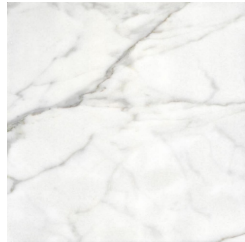

SIORAF
CONSOLES

roberto cavalli
HOME
INTERIORS

DESCRIPTION

Metal base in Wrought Gold, Wrought Dark Bronze or matt Black finishing.
Top in marble from the collection. Available on demand in onyx from the collection.

TOP

MARBLE/ONYX

White Onyx -
Polished

Grey Onyx - Polished

Emerald Onyx -
Polished

Verde Giada Onyx -
Polished

Marble cat. B Sahara
Noir - Polished

Marble cat. B
Versilys - Polished

Marble cat. A Bianco
Carrara - Honed

Marble cat. A Bianco
Carrara - Polished

Marble cat. A Black
& Gold - Polished

Marble cat. A Black
Marquina - Polished

Marble cat. A
Emperador Dark -
Polished

Marble cat. A
Travertino Navona -
Polished