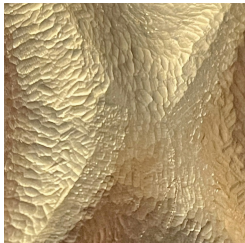

SIORAF
CONSOLES

roberto cavalli
HOME
INTERIORS

DESCRIPTION

Metal base in Wrought Gold, Wrought Dark Bronze or matt Black finishing.
Top in marble from the collection. Available on demand in onyx from the collection.

DIMENSIONS

CONSOLE
C.SIO.521.A

L 170 D 44 H 89 CM

STRUCTURE

METAL

Metal Black - Matt

Metal Wrought Gold

Metal Wrought Dark
Bronze

TOP

MARBLE/ONYX

White Onyx -
Polished

Grey Onyx - Polished

Emerald Onyx -
Polished

Verde Giada Onyx -
Polished

Marble cat. B Sahara
Noir - Polished

Marble cat. B
Versilys - Polished