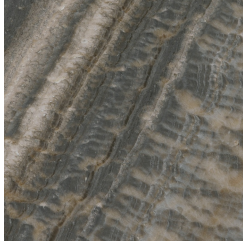

SIORAF
CONSOLES

roberto cavalli
HOME
INTERIORS

DESCRIPTION

Metal base in Wrought Gold, Wrought Dark Bronze or matt Black finishing.
Top in marble from the collection. Available on demand in onyx from the collection.

DIMENSIONS

CONSOLE
C.SIO.521.A

L 170 D 44 H 89 CM

STRUCTURE

METAL

Metal Black - Matt

Metal Wrought Gold

Metal Wrought Dark
Bronze

TOP

MARBLE/ONYX

White Onyx -
Polished

Grey Onyx - Polished

Emerald Onyx -
Polished

Verde Giada Onyx -
Polished

Marble cat. B Sahara
Noir - Polished

Marble cat. B
Versilys - Polished

Marble cat. A Bianco
Carrara - Honed

Marble cat. A Bianco
Carrara - Polished

Marble cat. A Black
& Gold - Polished

Marble cat. A Black
Marquina - Polished

Marble cat. A
Emperador Dark -
Polished

Marble cat. A
Travertino Navona -
Polished