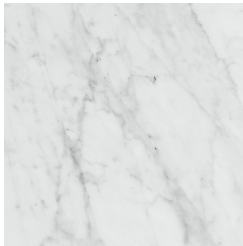

SIORAF
CONSOLES

roberto cavalli
HOME
INTERIORS

DESCRIPTION

Metal base in Wrought Gold, Wrought Dark Bronze or matt Black finishing.
Top in marble from the collection. Available on demand in onyx from the collection.

TOP

MARBLE/ONYX

White Onyx -
Polished

Grey Onyx - Polished

Emerald Onyx -
Polished

Verde Giada Onyx -
Polished

Marble cat. B Sahara
Noir - Polished

Marble cat. B
Versilys - Polished

Marble cat. A Bianco
Carrara - Honed

Marble cat. A Bianco
Carrara - Polished

Marble cat. A Black
& Gold - Polished

Marble cat. A Black
Marquina - Polished

Marble cat. A
Emperador Dark -
Polished

Marble cat. A
Travertino Navona -
Polished