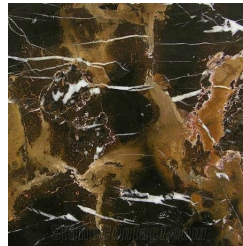

SIORAF
CONSOLES

roberto cavalli
HOME
INTERIORS

DESCRIPTION

Metal base in Wrought Gold, Wrought Dark Bronze or matt Black finishing.
Top in marble from the collection. Available on demand in onyx from the collection.

TOP

MARBLE/ONYX

White Onyx -
Polished

Grey Onyx - Polished

Emerald Onyx -
Polished

Verde Giada Onyx -
Polished

Marble cat. B Sahara
Noir - Polished

Marble cat. B
Versilys - Polished

Marble cat. A Bianco
Carrara - Honed

Marble cat. A Bianco
Carrara - Polished

Marble cat. A Black
& Gold - Polished

Marble cat. A Black
Marquina - Polished

Marble cat. A
Emperador Dark -
Polished

Marble cat. A
Travertino Navona -
Polished