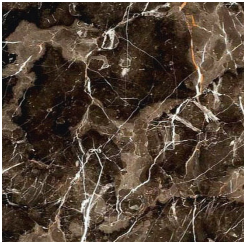

SIORAF
CONSOLES

roberto cavalli
HOME
INTERIORS

DESCRIPTION

Metal base in Wrought Gold, Wrought Dark Bronze or matt Black finishing.
Top in marble from the collection. Available on demand in onyx from the collection.

TOP

MARBLE/ONYX

White Onyx -
Polished

Grey Onyx - Polished

Emerald Onyx -
Polished

Verde Giada Onyx -
Polished

Marble cat. B Sahara
Noir - Polished

Marble cat. B
Versilys - Polished

Marble cat. A Bianco
Carrara - Honed

Marble cat. A Bianco
Carrara - Polished

Marble cat. A Black
& Gold - Polished

Marble cat. A Black
Marquina - Polished

Marble cat. A
Emperador Dark -
Polished

Marble cat. A
Travertino Navona -
Polished

Marble cat. C
Statuario Venato -
Polished