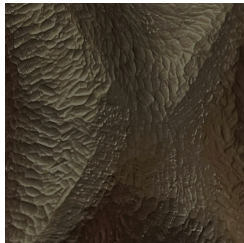

SIORAF
CONSOLES

roberto cavalli
HOME
INTERIORS

DESCRIPTION

Metal base in Wrought Gold, Wrought Dark Bronze or matt Black finishing.
Top in marble from the collection. Available on demand in onyx from the collection.

DIMENSIONS

CONSOLE
C.SIO.521.A

L 170 D 44 H 89 CM

STRUCTURE

METAL

Metal Black - Matt

Metal Wrought Gold

Metal Wrought Dark
Bronze

TOP

MARBLE/ONYX

White Onyx -
Polished

Grey Onyx - Polished

Emerald Onyx -
Polished

Verde Giada Onyx -
Polished

Marble cat. B Sahara
Noir - Polished

Marble cat. B
Versilys - Polished