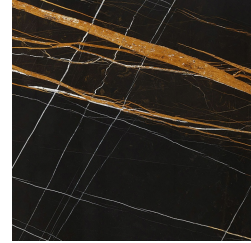

SIORAF
CONSOLES

roberto cavalli
HOME
INTERIORS

DESCRIPTION

Metal base in Wrought Gold, Wrought Dark Bronze or matt Black finishing.
Top in marble from the collection. Available on demand in onyx from the collection.

TOP

MARBLE/ONYX

White Onyx -
Polished

Grey Onyx - Polished

Emerald Onyx -
Polished

Verde Giada Onyx -
Polished

Marble cat. B Sahara
Noir - Polished

Marble cat. B
Versilys - Polished

Marble cat. A Bianco
Carrara - Honed

Marble cat. A Bianco
Carrara - Polished

Marble cat. A Black
& Gold - Polished

Marble cat. A Black
Marquina - Polished

Marble cat. A
Emperador Dark -
Polished

Marble cat. A
Travertino Navona -
Polished