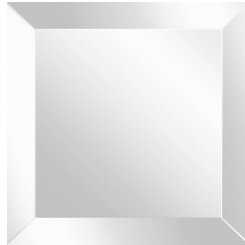

Natural Mirror

UPHOLSTERY

FABRIC / LEATHER

download the file in the product page