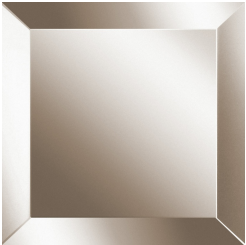

GOLDEN BRIDGE
CONSOLES

roberto cavalli
HOME
INTERIORS

DESCRIPTION

Metal structure in the glossy or brushed finishings from the collection.
Top in glossy Oak dyed Wengé veneered wood, or covered in leather from the collection with optional hexagonal or lozenge quilting, or in Natural, Bronzed or Smoked bevelled mirror.
C.GOL.521.A or C.GOL.521.B available also with top in glossy Grey/Rose Carbalho veneered wood or glossy Eucalyptus Frisé veneered wood.

METAL

Metal Black Chrome - Glossy

Metal Chrome - Glossy

Metal Gold - Glossy

Metal Brushed Gold

Metal Brushed Dark Bronze

Metal Brushed Bronze

TOP

WOOD

Grey Carvalho
veneered wood -
Glossy

Rose Carvalho
veneered wood -
Glossy

Eucalyptus fris 
veneered wood -
Glossy

Oak veneered Dyed
Weng  wood -
Glossy

MIRROR

Bronzed Mirror

Smoked Mirror