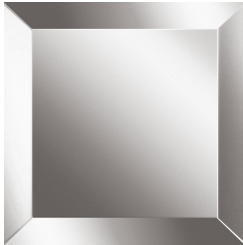

GOLDEN BRIDGE
CONSOLES

roberto cavalli
HOME
INTERIORS

DESCRIPTION

Metal structure in the glossy or brushed finishings from the collection.
Top in glossy Oak dyed Wengé veneered wood, or covered in leather from the collection with optional hexagonal or lozenge quilting, or in Natural, Bronzed or Smoked bevelled mirror.
C.GOL.521.A or C.GOL.521.B available also with top in glossy Grey/Rose Carbalho veneered wood or glossy Eucalyptus Frisé veneered wood.

METAL

Metal Black Chrome - Glossy

Metal Chrome - Glossy

Metal Gold - Glossy

Metal Brushed Gold

Metal Brushed Dark Bronze

Metal Brushed Bronze

TOP

WOOD

Grey Carvalho
veneered wood -
Glossy

Rose Carvalho
veneered wood -
Glossy

Eucalyptus fris 
veneered wood -
Glossy

Oak veneered Dyed
Weng  wood -
Glossy

MIRROR

Bronzed Mirror

Smoked Mirror