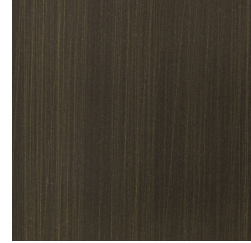

GOLDEN BRIDGE
CONSOLES

roberto cavalli
HOME
INTERIORS

DESCRIPTION

Metal structure in the glossy or brushed finishings from the collection.
Top in glossy Oak dyed Wengé veneered wood, or covered in leather from the collection with optional hexagonal or lozenge quilting, or in Natural, Bronzed or Smoked bevelled mirror.
C.GOL.521.A or C.GOL.521.B available also with top in glossy Grey/Rose Carbalho veneered wood or glossy Eucalyptus Frisé veneered wood.

METAL

Metal Black Chrome - Glossy

Metal Chrome - Glossy

Metal Gold - Glossy

Metal Brushed Gold

Metal Brushed Dark Bronze

Metal Brushed Bronze

TOP

WOOD

Grey Carvalho
veneered wood -
Glossy

Rose Carvalho
veneered wood -
Glossy

Eucalyptus fris 
veneered wood -
Glossy

Oak veneered Dyed
Weng  wood -
Glossy

MIRROR

Bronzed Mirror

Smoked Mirror