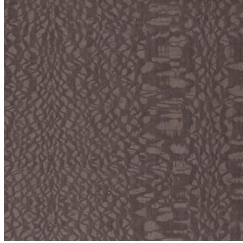

GOLDEN BRIDGE
CONSOLES

roberto cavalli
HOME
INTERIORS

DESCRIPTION

Metal structure in the glossy or brushed finishings from the collection.
Top in glossy Oak dyed Wengé veneered wood, or covered in leather from the collection with optional hexagonal or lozenge quilting, or in Natural, Bronzed or Smoked bevelled mirror.
C.GOL.521.A or C.GOL.521.B available also with top in glossy Grey/Rose Carbalho veneered wood or glossy Eucalyptus Frisé veneered wood.

METAL

Metal Black Chrome - Glossy

Metal Chrome - Glossy

Metal Gold - Glossy

Metal Brushed Gold

Metal Brushed Dark Bronze

Metal Brushed Bronze

TOP

WOOD

Grey Carvalho
veneered wood -
Glossy

Rose Carvalho
veneered wood -
Glossy

Eucalyptus fris 
veneered wood -
Glossy

Oak veneered Dyed
Weng  wood -
Glossy

MIRROR

Bronzed Mirror

Smoked Mirror