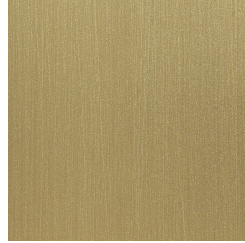

GOLDEN BRIDGE
CONSOLES

roberto cavalli
HOME
INTERIORS

DESCRIPTION

Metal structure in the glossy or brushed finishings from the collection.
Top in glossy Oak dyed Wengé veneered wood, or covered in leather from the collection with optional hexagonal or lozenge quilting, or in Natural, Bronzed or Smoked bevelled mirror.
C.GOL.521.A or C.GOL.521.B available also with top in glossy Grey/Rose Carbalho veneered wood or glossy Eucalyptus Frisé veneered wood.

METAL

Metal Black Chrome - Glossy

Metal Chrome - Glossy

Metal Gold - Glossy

Metal Brushed Gold

Metal Brushed Dark Bronze

Metal Brushed Bronze

TOP

WOOD

Grey Carvalho
veneered wood -
Glossy

Rose Carvalho
veneered wood -
Glossy

Eucalyptus fris 
veneered wood -
Glossy

Oak veneered Dyed
Weng  wood -
Glossy

MIRROR

Bronzed Mirror

Smoked Mirror