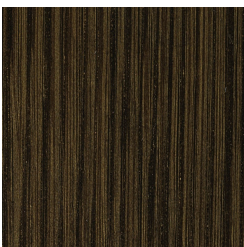

B-52  
CONSOLES

roberto cavalli

HOME

INTERIORS

---

**DESCRIPTION**

Metal base in the brushed finishings from the collection. Gold finishing available as optional.  
Top in glossy Oak veneered Dyed Wengé wood or in marble from the collection.  
Available on demand in onyx from the collection.

Emerald Onyx - Polished

Grey Onyx - Polished

Marble cat. A Bianco Carrara - Honed

Marble cat. A Bianco Carrara - Polished

Marble cat. A Black & Gold - Polished

Marble cat. A Black Marquina - Polished

Marble cat. A Emperador Dark - Polished

Marble cat. A Travertino Navona - Polished

Marble cat. B Sahara Noir - Polished

Marble cat. B Versilys - Polished

Marble cat. C Statuario Venato - Polished

Verde Giada Onyx - Polished

White Onyx - Polished

**WOOD**

Oak veneered Dyed Wengé wood - Glossy