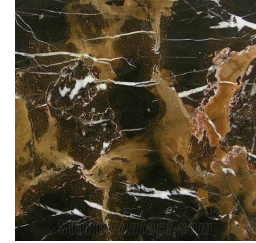

B-52  
CONSOLES

roberto cavalli

HOME

INTERIORS

---

**DESCRIPTION**

Metal base in the brushed finishings from the collection. Gold finishing available as optional.  
Top in glossy Oak veneered Dyed Wengé wood or in marble from the collection.  
Available on demand in onyx from the collection.

---

BASE

METAL

Metal Brushed  
Bronze

Metal Brushed Dark  
Bronze

Metal Brushed Gold

TOP

**MARBLE/ONYX**

Emerald Onyx - Polished

Grey Onyx - Polished

Marble cat. A Bianco Carrara - Honed

Marble cat. A Bianco Carrara - Polished

Marble cat. A Black & Gold - Polished

Marble cat. A Black Marquina - Polished

Marble cat. A Emperador Dark - Polished

Marble cat. A Travertino Navona - Polished

Marble cat. B Sahara Noir - Polished

Marble cat. B Versilys - Polished

Marble cat. C Statuario Venato - Polished

Verde Giada Onyx - Polished

White Onyx - Polished