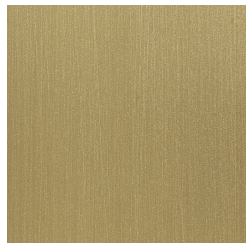

B-52  
CONSOLES

roberto cavalli

HOME

INTERIORS

---

**DESCRIPTION**

Metal base in the brushed finishings from the collection. Gold finishing available as optional.  
Top in glossy Oak veneered Dyed Wengé wood or in marble from the collection.  
Available on demand in onyx from the collection.

---

BASE

METAL

Metal Brushed  
Bronze

Metal Brushed Dark  
Bronze

Metal Brushed Gold

TOP

**MARBLE/ONYX**

Emerald Onyx - Polished

Grey Onyx - Polished

Marble cat. A Bianco Carrara - Honed

Marble cat. A Bianco Carrara - Polished

Marble cat. A Black & Gold - Polished

Marble cat. A Black Marquina - Polished

Marble cat. A Emperador Dark - Polished