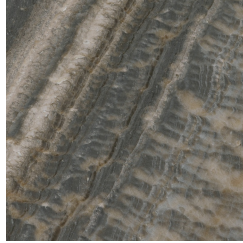

B-52  
CONSOLES

roberto cavalli

HOME

INTERIORS

---

**DESCRIPTION**

Metal base in the brushed finishings from the collection. Gold finishing available as optional.  
Top in glossy Oak veneered Dyed Wengé wood or in marble from the collection.  
Available on demand in onyx from the collection.

---

BASE

METAL

Metal Brushed  
Bronze

Metal Brushed Dark  
Bronze

Metal Brushed Gold

TOP

**MARBLE/ONYX**

Emerald Onyx - Polished

Grey Onyx - Polished

Marble cat. A Bianco Carrara - Honed

Marble cat. A Bianco Carrara - Polished

Marble cat. A Black & Gold - Polished

Marble cat. A Black Marquina - Polished

Marble cat. A Emperador Dark - Polished

Marble cat. A Travertino Navona - Polished

Marble cat. B Sahara Noir - Polished

Marble cat. B Versilys - Polished

Marble cat. C Statuario Venato - Polished

Verde Giada Onyx - Polished

White Onyx - Polished