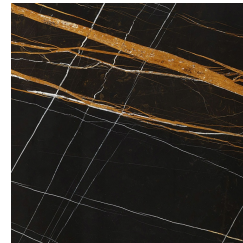

B-52  
CONSOLES

roberto cavalli

HOME

INTERIORS

---

**DESCRIPTION**

Metal base in the brushed finishings from the collection. Gold finishing available as optional.  
Top in glossy Oak veneered Dyed Wengé wood or in marble from the collection.  
Available on demand in onyx from the collection.

---

BASE

METAL

Metal Brushed  
Bronze

Metal Brushed Dark  
Bronze

Metal Brushed Gold

TOP

**MARBLE/ONYX**

Emerald Onyx - Polished

Grey Onyx - Polished

Marble cat. A Bianco Carrara - Honed

Marble cat. A Bianco Carrara - Polished

Marble cat. A Black & Gold - Polished

Marble cat. A Black Marquina - Polished

Marble cat. A Emperador Dark - Polished

Marble cat. A Travertino Navona - Polished

Marble cat. B Sahara Noir - Polished

Marble cat. B Versilys - Polished

Marble cat. C Statuario Venato - Polished

Verde Giada Onyx - Polished

White Onyx - Polished