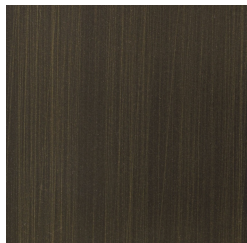

B-52  
CONSOLES

roberto cavalli

HOME

INTERIORS

---

**DESCRIPTION**

Metal base in the brushed finishings from the collection. Gold finishing available as optional.  
Top in glossy Oak veneered Dyed Wengé wood or in marble from the collection.  
Available on demand in onyx from the collection.

---

**OPTIONAL**

GOLDEN BASE FOR C.B52.521.A  
Metal Gold - Glossy  
**C.COM.939.GMX**

GOLDEN BASE FOR C.B52.521.B  
Metal Gold - Glossy  
**C.COM.939.HMX**

GOLDEN BASE FOR C.B52.521.C  
Metal Gold - Glossy  
**C.COM.939.IMX**

---

BASE

METAL

Metal Brushed  
Bronze

Metal Brushed Dark  
Bronze

Metal Brushed Gold

TOP

**MARBLE/ONYX**

Emerald Onyx - Polished

Grey Onyx - Polished

Marble cat. A Bianco Carrara - Honed

Marble cat. A Bianco Carrara - Polished

Marble cat. A Black & Gold - Polished

Marble cat. A Black Marquina - Polished

Marble cat. A Emperador Dark - Polished