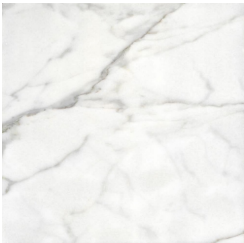

B-52  
CONSOLES

roberto cavalli

HOME

INTERIORS

---

**DESCRIPTION**

Metal base in the brushed finishings from the collection. Gold finishing available as optional.  
Top in glossy Oak veneered Dyed Wengé wood or in marble from the collection.  
Available on demand in onyx from the collection.

Emerald Onyx - Polished

Grey Onyx - Polished

Marble cat. A Bianco Carrara - Honed

Marble cat. A Bianco Carrara - Polished

Marble cat. A Black & Gold - Polished

Marble cat. A Black Marquina - Polished

Marble cat. A Emperador Dark - Polished

Marble cat. A Travertino Navona - Polished

Marble cat. B Sahara Noir - Polished

Marble cat. B Versilys - Polished

Marble cat. C Statuario Venato - Polished

Verde Giada Onyx - Polished

White Onyx - Polished