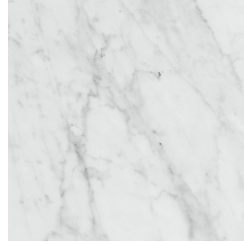

B-52  
CONSOLES

roberto cavalli

HOME

INTERIORS

---

**DESCRIPTION**

Metal base in the brushed finishings from the collection. Gold finishing available as optional.  
Top in glossy Oak veneered Dyed Wengé wood or in marble from the collection.  
Available on demand in onyx from the collection.

---

BASE

METAL

Metal Brushed  
Bronze

Metal Brushed Dark  
Bronze

Metal Brushed Gold

TOP

**MARBLE/ONYX**

Emerald Onyx - Polished

Grey Onyx - Polished

Marble cat. A Bianco Carrara - Honed

Marble cat. A Bianco Carrara - Polished

Marble cat. A Black & Gold - Polished

Marble cat. A Black Marquina - Polished

Marble cat. A Emperador Dark - Polished