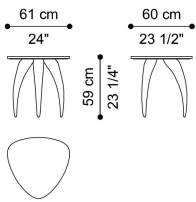

WILD
LOW TABLES

roberto cavalli
HOME
INTERIORS

DESCRIPTION

Top in Black & Gold polished marble. Brass plate with RC monogram applied to the centre of the top.
Legs in polyurethane resin with Antique Bronze finishing and core in iron, attached to the top with a varnished metal plate.

DIMENSIONS

LOW TABLE
C.WIL.232.A

L 61 D 60 H 59 CM

TOP

MARBLE/ONYX

Marble cat. A Black
& Gold - Polished