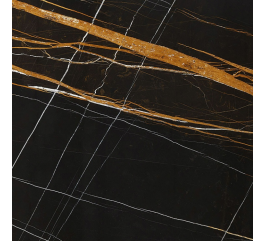

WIRE.2
LOW TABLES

roberto cavalli
HOME
INTERIORS

DESCRIPTION

Metal base in the glossy or brushed finishings from the collection.
Top in marble from the collection, or in wood veneered in glossy Oak Dyed Wengé, Grey/Rose Carbalho or Eucalyptus fris . Available on demand in onyx from the collection.

Metal Chrome - Glossy

Metal Gold - Glossy

Metal Brushed Gold

Metal Brushed Dark Bronze

Metal Brushed Bronze

TOP

MARBLE/ONYX

White Onyx - Polished

Grey Onyx - Polished

Emerald Onyx - Polished

Verde Giada Onyx - Polished

Marble cat. B Sahara Noir - Polished

Marble cat. B Versily - Polished

Marble cat. A Bianco Carrara - Honed

Marble cat. A Bianco Carrara - Polished

Marble cat. A Black & Gold - Polished

Marble cat. A Black Marquina - Polished

Marble cat. A Emperador Dark - Polished

Marble cat. A Travertino Navona - Polished

Marble cat. C Statuario Venato - Polished

WOOD