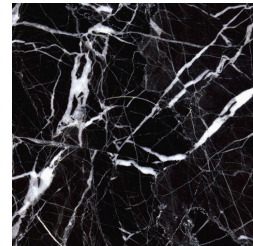

WIRE.2
LOW TABLES

roberto cavalli
HOME
INTERIORS

DESCRIPTION

Metal base in the glossy or brushed finishings from the collection.
Top in marble from the collection, or in wood veneered in glossy Oak Dyed Wengé, Grey/Rose Carbalho or Eucalyptus fris . Available on demand in onyx from the collection.

Metal Chrome - Glossy

Metal Gold - Glossy

Metal Brushed Gold

Metal Brushed Dark Bronze

Metal Brushed Bronze

TOP

MARBLE/ONYX

White Onyx - Polished

Grey Onyx - Polished

Emerald Onyx - Polished

Verde Giada Onyx - Polished

Marble cat. B Sahara Noir - Polished

Marble cat. B Versily - Polished

Marble cat. A Bianco Carrara - Honed

Marble cat. A Bianco Carrara - Polished

Marble cat. A Black & Gold - Polished

Marble cat. A Black Marquina - Polished

Marble cat. A Emperador Dark - Polished

Marble cat. A Travertino Navona - Polished

Marble cat. C Statuario Venato - Polished

WOOD