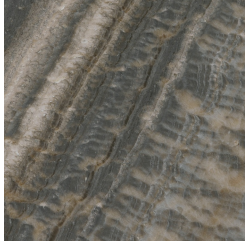

WIRE.2
LOW TABLES

roberto cavalli
HOME
INTERIORS

DESCRIPTION

Metal base in the glossy or brushed finishings from the collection.
Top in marble from the collection, or in wood veneered in glossy Oak Dyed Wengé, Grey/Rose Carbalho or Eucalyptus fris . Available on demand in onyx from the collection.

Metal Chrome - Glossy

Metal Gold - Glossy

Metal Brushed Gold

Metal Brushed Dark Bronze

Metal Brushed Bronze

TOP

MARBLE/ONYX

White Onyx - Polished

Grey Onyx - Polished

Emerald Onyx - Polished

Verde Giada Onyx - Polished

Marble cat. B Sahara Noir - Polished

Marble cat. B Versily - Polished

Marble cat. A Bianco Carrara - Honed

Marble cat. A Bianco Carrara - Polished

Grey Carbalho veneered wood - Glossy

Rose Carbalho veneered wood - Glossy

Eucalyptus frisè veneered wood - Glossy

Oak veneered Dyed Wengé wood - Glossy