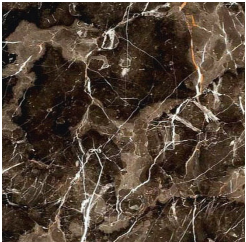

WIRE.2
LOW TABLES

roberto cavalli
HOME
INTERIORS

DESCRIPTION

Metal base in the glossy or brushed finishings from the collection.
Top in marble from the collection, or in wood veneered in glossy Oak Dyed Wengé, Grey/Rose Carbalho or Eucalyptus fris . Available on demand in onyx from the collection.

Metal Chrome - Glossy

Metal Gold - Glossy

Metal Brushed Gold

Metal Brushed Dark Bronze

Metal Brushed Bronze

TOP

MARBLE/ONYX

White Onyx - Polished

Grey Onyx - Polished

Emerald Onyx - Polished

Verde Giada Onyx - Polished

Marble cat. B Sahara Noir - Polished

Marble cat. B Versily - Polished

Marble cat. A Bianco Carrara - Honed

Marble cat. A Bianco Carrara - Polished

Marble cat. A Black & Gold - Polished

Marble cat. A Black Marquina - Polished

Marble cat. A Emperador Dark - Polished

Marble cat. A Travertino Navona - Polished

Marble cat. C Statuario Venato - Polished

WOOD