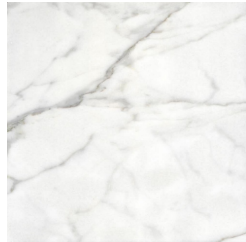

WIRE.2
LOW TABLES

roberto cavalli
HOME
INTERIORS

DESCRIPTION

Metal base in the glossy or brushed finishings from the collection.
Top in marble from the collection, or in wood veneered in glossy Oak Dyed Wengé, Grey/Rose Carbalho or Eucalyptus fris . Available on demand in onyx from the collection.

Grey Onyx - Polished

Emerald Onyx - Polished

Verde Giada Onyx - Polished

Marble cat. B Sahara Noir - Polished

Marble cat. B Versily - Polished

Marble cat. A Bianco Carrara - Honed

Marble cat. A Bianco Carrara - Polished

Marble cat. A Black & Gold - Polished

Marble cat. A Black Marquina - Polished

Marble cat. A Emperador Dark - Polished

Marble cat. A Travertino Navona - Polished

Marble cat. C Statuario Venato - Polished

WOOD