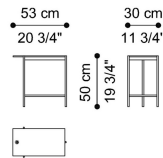

VANUATU
LOW TABLES

roberto cavalli
HOME
INTERIORS

DESCRIPTION

Hammered brass structure in Gold finishing or in matt Black finishing.
Top with crocodile pattern.

DIMENSIONS

LOW TABLE
C.VAN.232.A

L 54 D 54 H 50 CM

LOW TABLE
C.VAN.232.B

L 53 D 30 H 50 CM

STRUCTURE

METAL

Metal Black - Matt

Hammered Brass
Gold