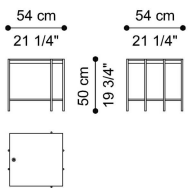

VANUATU
LOW TABLES

roberto cavalli
HOME
INTERIORS

DESCRIPTION

Hammered brass structure in Gold finishing or in matt Black finishing.
Top with crocodile pattern.

DIMENSIONS

LOW TABLE
C.VAN.232.A

L 54 D 54 H 50 CM

LOW TABLE
C.VAN.232.B

L 53 D 30 H 50 CM

STRUCTURE

METAL

Metal Black - Matt

Hammered Brass
Gold