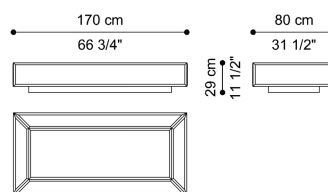

SELFIE
LOW TABLES

roberto cavalli

HOME

INTERIORS

DESCRIPTION

Structure in multilayer wood covered with bevelled Natural, Bronzed or Smoked mirror.

DIMENSIONS

LOW TABLE
C.SEL.231.A

L 120 D 120 H 29 CM

LOW TABLE
C.SEL.231.B

L 170 D 80 H 29 CM

STRUCTURE

MIRROR

Bronzed Mirror

Natural Mirror

Smoked Mirror