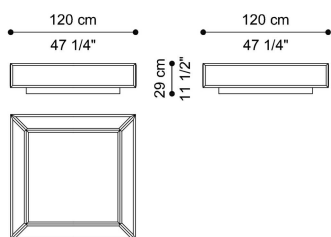

SELFIE
LOW TABLES

roberto cavalli

HOME

INTERIORS

DESCRIPTION

Structure in multilayer wood covered with bevelled Natural, Bronzed or Smoked mirror.

DIMENSIONS

LOW TABLE
C.SEL.231.A

L 120 D 120 H 29 CM

LOW TABLE
C.SEL.231.B

L 170 D 80 H 29 CM

STRUCTURE

MIRROR

Bronzed Mirror

Natural Mirror

Smoked Mirror