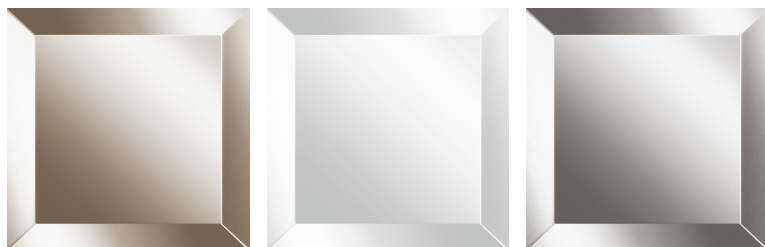

SELFIE
LOW TABLES

roberto cavalli

HOME

INTERIORS

DESCRIPTION

Structure in multilayer wood covered with bevelled Natural, Bronzed or Smoked mirror.

DIMENSIONS

LOW TABLE
C.SEL.231.A

L 120 D 120 H 29 CM

LOW TABLE
C.SEL.231.B

L 170 D 80 H 29 CM

STRUCTURE

MIRROR

Bronzed Mirror

Natural Mirror

Smoked Mirror