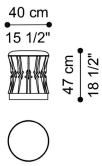

DIMENSIONS

POUF
C.IND.222.A

Ø 40 H 47 CM

OPTIONAL

METAL BASE
ALL BRUSHED AND GLOSSY METAL FINISHINGS
C.COM.931.KMX

BASE

WOOD

Gold lacquered wood
- Glossy