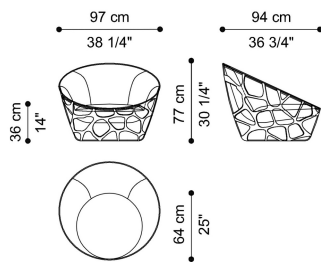

DIMENSIONS

ARMCHAIR
C.SIO.221.A

L 97 D 94 H 77 CM

BASE

METAL

Metal Black - Matt

Metal Wrought Gold

Metal Wrought Dark
Bronze