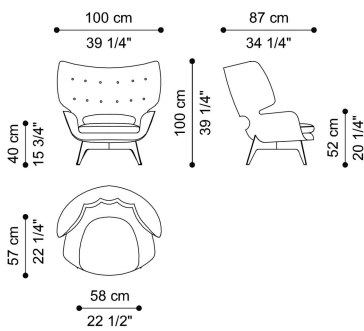

MACLAINE
ARMCHAIRS

roberto cavalli

HOME

INTERIORS

DESCRIPTION

Structure in poplar wood and foam.
Upholstery in fabric or leather from the collection.
Metal base in the glossy or brushed finishings from the collection.

DIMENSIONS

ARMCHAIR C.MAC.221.A

L 100 D 87 H 100 CM

BASE

METAL

Metal Black Chrome - Glossy

Metal Brushed Bronze

Metal Brushed Dark Bronze