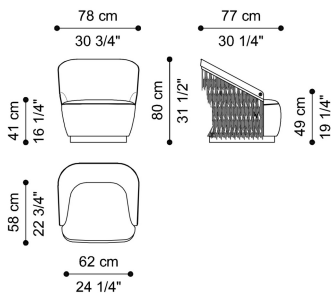

DIMENSIONS

ARMCHAIR C.DUD.221.A

L 78 D 77 H 80 CM

OPTIONAL

METAL BASE
ALL BRUSHED AND GLOSSY METAL FINISHINGS
C.COM.931.JMX

SWIVEL MECHANISM
FOR INANDA AND DUDLEY ARMCHAIR
C.IND.992.AXX

BASE

WOOD