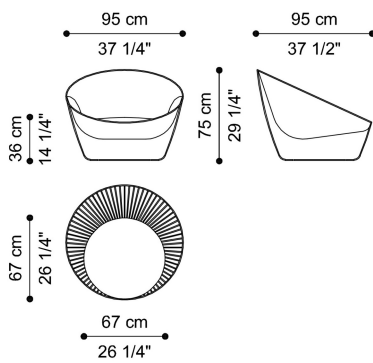

DIMENSIONS

ARMCHAIR

C.COS.221.A

L 95 D 95 H 75 CM

BASE

METAL

Brushed Metal

Metal Brushed
Bronze