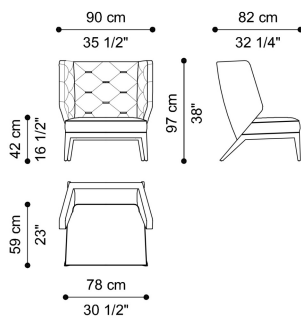

BERCHET
ARMCHAIRS

roberto cavalli
HOME
INTERIORS

DESCRIPTION

Structure in poplar wood and foam. Upholstery in fabric or leather from the collection.
Internal backrest in capitonné with metal plates in the glossy or brushed finishings from the collection.
Central RC metal plate with Swarovski crystals in Gold finishing.
Base in wood, veneered in glossy Oak Dyed Wengé or lacquered glossy Black.

DIMENSIONS

ARMCHAIR
C.BEC.221.A

L 90 D 82 H 97 CM

BASE

WOOD

Oak veneered Dyed
Wengé wood -
Glossy

Black lacquered
wood - Glossy

DECORATIVE ELEMENTS