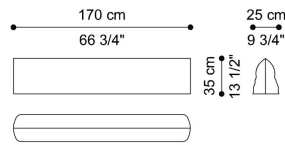

SECTIONAL SOFA MODULAR BACK U FOR BAL.213.I | BAL.213.L | BAL.213.M C.BAL.213.U