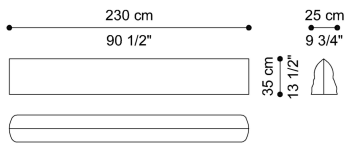

SECTIONAL SOFA MODULAR BACK T FOR BAL.213.K | BAL.213.N | BAL.213.O C.BAL.213.T