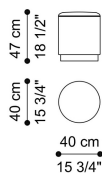

Ø 40 H 47 CM

POUF C.LED.222.A

Ø 40 H 47 CM

LOWER BASE

WOOD

Gold lacquered wood
- Glossy

UPHOLSTERY

FABRIC / LEATHER