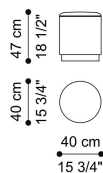

Ø 40 H 47 CM

POUF C.LED.222.A

Ø 40 H 47 CM

LOWER BASE

WOOD

Gold lacquered wood
- Glossy

UPHOLSTERY

FABRIC / LEATHER