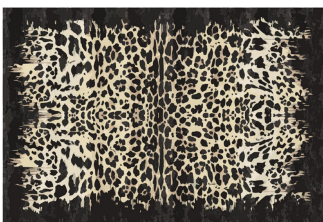

WILD JAGUAR
RUGS

roberto cavalli
HOME
INTERIORS

DESCRIPTION

Col. Natural/Black: superior handtufted rug in New Zealand wool and bamboo silk relief (C.JAG.571.BAD) or high density handknotted rug in New Zealand wool and viscose relief (C.JAG.571.AAC).
Col. Sand/Beige - Silver/Grey: superior handtufted rug in bamboo silk and bamboo silk relief (C.JAG.571.BBF, C.JAG.571.BCF) or high density handknotted rug in viscose and wool relief (C.JAG.571.ABC, C.JAG.571.ACC).

DIMENSIONS

RUG
C.JAG.571.AAC-D3X2

L 300 D 200 CM

RUG
C.JAG.571.AAC-D4X3

L 400 D 300 CM

RUG
C.JAG.571.BAD-D3X2

L 300 D 200 CM

RUG
C.JAG.571.BAD-D4X3

L 400 D 300 CM

WILD JAGUAR RUGS

RUG
C.JAG.571.ABC-D3X2

L 300 D 200 CM

RUG
C.JAG.571.ABC-D4X3

L 400 D 300 CM

RUG
C.JAG.571.BBF-D3X2

L 300 D 200 CM