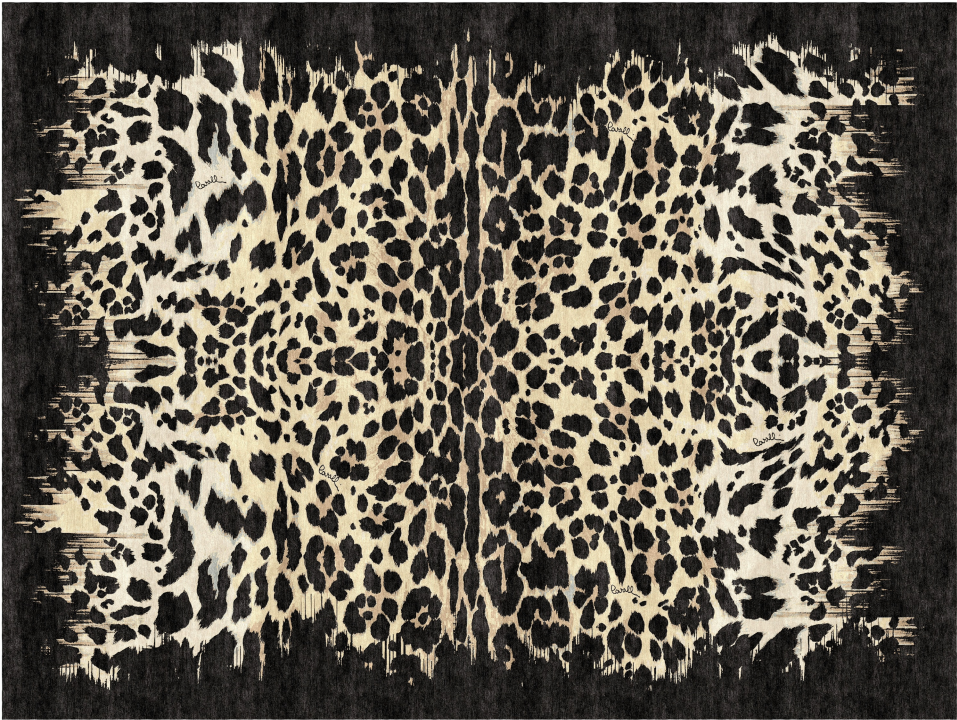

WILD JAGUAR
RUGS

roberto cavalli
HOME
INTERIORS

DESCRIPTION

Col. Natural/Black: superior handtufted rug in New Zealand wool and bamboo silk relief (C.JAG.571.BAD) or high density handknotted rug in New Zealand wool and viscose relief (C.JAG.571.AAC).
Col. Sand/Beige - Silver/Grey: superior handtufted rug in bamboo silk and bamboo silk relief (C.JAG.571.BBF, C.JAG.571.BCF) or high density handknotted rug in viscose and wool relief (C.JAG.571.ABC, C.JAG.571.ACC).

DIMENSIONS

RUG
C.JAG.571.AAC-D3X2

L 300 D 200 CM

RUG
C.JAG.571.AAC-D4X3

L 400 D 300 CM

RUG
C.JAG.571.BAD-D3X2

L 300 D 200 CM

RUG
C.JAG.571.BAD-D4X3

L 400 D 300 CM

WILD JAGUAR RUGS

RUG
C.JAG.571.ABC-D3X2

L 300 D 200 CM

RUG
C.JAG.571.ABC-D4X3

L 400 D 300 CM

RUG
C.JAG.571.BBF-D3X2

L 300 D 200 CM