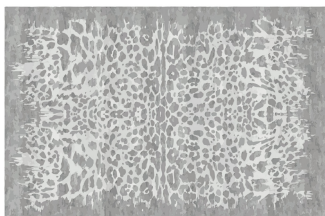

WILD JAGUAR
RUGS

roberto cavalli
HOME
INTERIORS

DESCRIPTION

Col. Natural/Black: superior handtufted rug in New Zealand wool and bamboo silk relief (C.JAG.571.BAD) or high density handknotted rug in New Zealand wool and viscose relief (C.JAG.571.AAC).
Col. Sand/Beige - Silver/Grey: superior handtufted rug in bamboo silk and bamboo silk relief (C.JAG.571.BBF, C.JAG.571.BCF) or high density handknotted rug in viscose and wool relief (C.JAG.571.ABC, C.JAG.571.ACC).

L 400 D 300 CM

WILD JAGUAR RUGS

RUG
C.JAG.571.ABC-D3X2

L 300 D 200 CM

RUG
C.JAG.571.ABC-D4X3

L 400 D 300 CM

RUG
C.JAG.571.BBF-D3X2

L 300 D 200 CM

RUG
C.JAG.571.BBF-D4X3

L 400 D 300 CM

RUG
C.JAG.571.ACC-D3X2

L 300 D 200 CM

RUG
C.JAG.571.ACC-D4X3

L 400 D 300 CM

WILD JAGUAR RUGS

roberto cavalli

HOME

INTERIORS

RUG
C.JAG.571.BCF-D3X2

L 300 D 200 CM

RUG
C.JAG.571.BCF-D4X3

L 400 D 300 CM