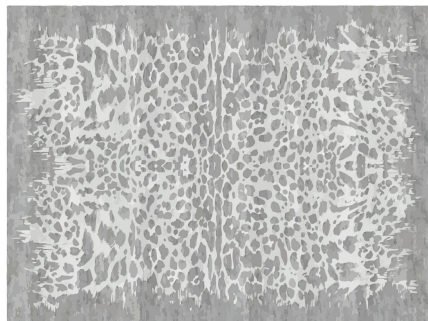

WILD JAGUAR
RUGS

roberto cavalli
HOME
INTERIORS

DESCRIPTION

Col. Natural/Black: superior handtufted rug in New Zealand wool and bamboo silk relief (C.JAG.571.BAD) or high density handknotted rug in New Zealand wool and viscose relief (C.JAG.571.AAC).
Col. Sand/Beige - Silver/Grey: superior handtufted rug in bamboo silk and bamboo silk relief (C.JAG.571.BBF, C.JAG.571.BCF) or high density handknotted rug in viscose and wool relief (C.JAG.571.ABC, C.JAG.571.ACC).

HOME

INTERIORS

RUG
C.JAG.571.BCF-D3X2

L 300 D 200 CM

RUG
C.JAG.571.BCF-D4X3

L 400 D 300 CM