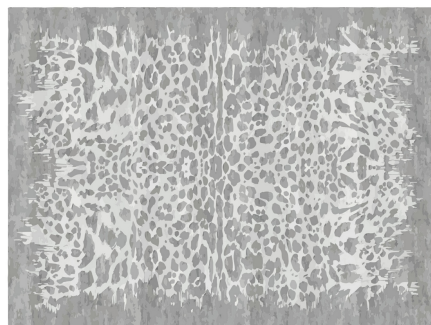

WILD JAGUAR
RUGS

roberto cavalli
HOME
INTERIORS

DESCRIPTION

Col. Natural/Black: superior handtufted rug in New Zealand wool and bamboo silk relief (C.JAG.571.BAD) or high density handknotted rug in New Zealand wool and viscose relief (C.JAG.571.AAC).
Col. Sand/Beige - Silver/Grey: superior handtufted rug in bamboo silk and bamboo silk relief (C.JAG.571.BBF, C.JAG.571.BCF) or high density handknotted rug in viscose and wool relief (C.JAG.571.ABC, C.JAG.571.ACC).

L 400 D 300 CM

WILD JAGUAR RUGS

RUG
C.JAG.571.ABC-D3X2

L 300 D 200 CM

RUG
C.JAG.571.ABC-D4X3

L 400 D 300 CM

RUG
C.JAG.571.BBF-D3X2

L 300 D 200 CM

RUG
C.JAG.571.BBF-D4X3

L 400 D 300 CM

RUG
C.JAG.571.ACC-D3X2

L 300 D 200 CM

RUG
C.JAG.571.ACC-D4X3

L 400 D 300 CM

WILD JAGUAR RUGS

roberto cavalli

HOME

INTERIORS

RUG
C.JAG.571.BCF-D3X2

L 300 D 200 CM

RUG
C.JAG.571.BCF-D4X3

L 400 D 300 CM