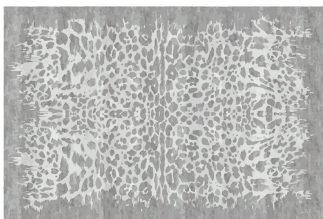

WILD JAGUAR
RUGS

roberto cavalli
HOME
INTERIORS

DESCRIPTION

Col. Natural/Black: superior handtufted rug in New Zealand wool and bamboo silk relief (C.JAG.571.BAD) or high density handknotted rug in New Zealand wool and viscose relief (C.JAG.571.AAC).
Col. Sand/Beige - Silver/Grey: superior handtufted rug in bamboo silk and bamboo silk relief (C.JAG.571.BBF, C.JAG.571.BCF) or high density handknotted rug in viscose and wool relief (C.JAG.571.ABC, C.JAG.571.ACC).

L 400 D 300 CM

WILD JAGUAR RUGS

RUG
C.JAG.571.ABC-D3X2

L 300 D 200 CM

RUG
C.JAG.571.ABC-D4X3

L 400 D 300 CM

RUG
C.JAG.571.BBF-D3X2

L 300 D 200 CM

RUG
C.JAG.571.BBF-D4X3

L 400 D 300 CM

RUG
C.JAG.571.ACC-D3X2

L 300 D 200 CM

RUG
C.JAG.571.ACC-D4X3

L 400 D 300 CM

WILD JAGUAR RUGS

roberto cavalli