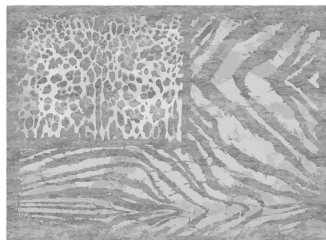

WILD FLAG
RUGS

roberto cavalli
HOME
INTERIORS

DESCRIPTION

Col. Natural/Black: superior handtufted rug in New Zealand wool and bamboo silk relief (C.FLA.571.BAD) or high density handknotted rug in viscose and New Zealand wool relief (C.FLA.571.AAC).

Col. Sand/Beige - Silver/Grey: superior handtufted rug in bamboo silk and bamboo silk relief or (C.FLA.571.BBF, C.FLA.571.BCF) high density handknotted rug in viscose and New Zealand wool relief (C.FLA.571.ABC, C.FLA.571.ACC).

RUG
C.FLA.571.BBF-D4X3

L 400 D 300 CM

RUG
C.FLA.571.ACC-D3X2

L 300 D 200 CM

RUG
C.FLA.571.ACC-D4X3

L 400 D 300 CM

WILD FLAG RUGS

roberto cavalli

HOME

INTERIORS

RUG
C.FLA.571.BCF-D3X2

L 300 D 200 CM

RUG
C.FLA.571.BCF-D4X3

L 400 D 300 CM