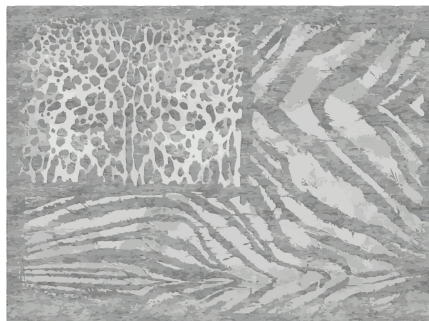

WILD FLAG
RUGS

roberto cavalli
HOME
INTERIORS

DESCRIPTION

Col. Natural/Black: superior handtufted rug in New Zealand wool and bamboo silk relief (C.FLA.571.BAD) or high density handknotted rug in viscose and New Zealand wool relief (C.FLA.571.AAC).

Col. Sand/Beige - Silver/Grey: superior handtufted rug in bamboo silk and bamboo silk relief or (C.FLA.571.BBF, C.FLA.571.BCF) high density handknotted rug in viscose and New Zealand wool relief (C.FLA.571.ABC, C.FLA.571.ACC).

HOME

INTERIORS

RUG
C.FLA.571.BCF-D3X2

L 300 D 200 CM

RUG
C.FLA.571.BCF-D4X3

L 400 D 300 CM