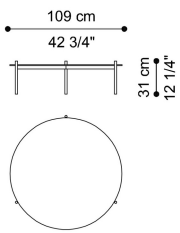

LEDA  
LOW TABLES

roberto cavalli  
HOME  
INTERIORS

**DESCRIPTION**

Hammered brass structure in Gold finishing for Leda collection only.  
Back printed glass top with Leda, Leda Sky, or Leda Jaguarskin design.

**DIMENSIONS**

LOW TABLE  
**C.LED.231.A**

Ø 109 H 31 CM

LOW TABLE  
**C.LED.231.B**

Ø 84 H 39 CM

LOW TABLE  
**C.LED.232.A**

Ø 64 H 58 CM

**LEGS**