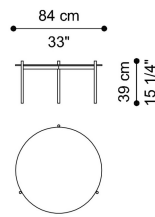

LEDA  
LOW TABLES

roberto cavalli  
HOME  
INTERIORS

**DESCRIPTION**

Hammered brass structure in Gold finishing for Leda collection only.  
Back printed glass top with Leda, Leda Sky, or Leda Jaguarskin design.

**DIMENSIONS**

LOW TABLE  
**C.LED.231.A**

Ø 109 H 31 CM

LOW TABLE  
**C.LED.231.B**

Ø 84 H 39 CM

LOW TABLE  
**C.LED.232.A**

Ø 64 H 58 CM

**LEGS**