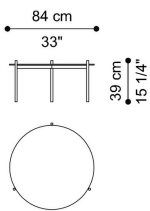

LAMU  
LOW TABLES

roberto cavalli  
HOME  
INTERIORS

DESCRIPTION

Hammered brass structure in Gold finishing.  
Top in decorated glass from the collection.

DIMENSIONS

LOW TABLE  
C.LAM.231.A

Ø 124 H 23 CM

LOW TABLE  
C.LAM.231.B

Ø 109 H 31 CM

LOW TABLE  
C.LAM.231.C

Ø 84 H 39 CM

LOW TABLE  
C.LAM.232.A

Ø 64 H 58 CM

---

LEGS

METAL