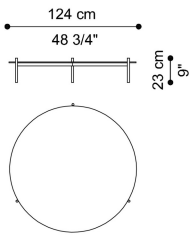

LAMU  
LOW TABLES

roberto cavalli  
HOME  
INTERIORS

DESCRIPTION

Hammered brass structure in Gold finishing.  
Top in decorated glass from the collection.

DIMENSIONS

LOW TABLE  
C.LAM.231.A

Ø 124 H 23 CM

LOW TABLE  
C.LAM.231.B

Ø 109 H 31 CM

LOW TABLE  
C.LAM.231.C

Ø 84 H 39 CM

LOW TABLE  
C.LAM.232.A

Ø 64 H 58 CM

---

LEGS

METAL