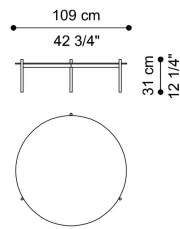

LAMU  
LOW TABLES

roberto cavalli  
HOME  
INTERIORS

DESCRIPTION

Hammered brass structure in Gold finishing.  
Top in decorated glass from the collection.

DIMENSIONS

LOW TABLE  
C.LAM.231.A

Ø 124 H 23 CM

LOW TABLE  
C.LAM.231.B

Ø 109 H 31 CM

LOW TABLE  
C.LAM.231.C

Ø 84 H 39 CM

LOW TABLE  
C.LAM.232.A

Ø 64 H 58 CM

---

LEGS

METAL