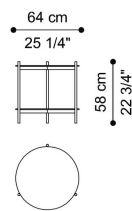

LAMU  
LOW TABLES

roberto cavalli  
HOME  
INTERIORS

DESCRIPTION

Hammered brass structure in Gold finishing.  
Top in decorated glass from the collection.

DIMENSIONS

LOW TABLE  
C.LAM.231.A

Ø 124 H 23 CM

LOW TABLE  
C.LAM.231.B

Ø 109 H 31 CM

LOW TABLE  
C.LAM.231.C

Ø 84 H 39 CM

LOW TABLE  
C.LAM.232.A

Ø 64 H 58 CM

---

LEGS

METAL