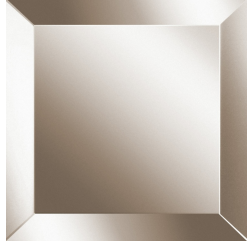

**DESCRIPTION**

Structure in multilayer wood. Natural, Bronzed or Smoked bevelled mirrors.

**DIMENSIONS**

MIRROR  
**C.SEL.511.A**

L 120 D 8 H 120 CM

MIRROR  
**C.SEL.511.B**

L 80 D 8 H 80 CM

STANDING MIRROR  
**C.SEL.512.A**

L 60 D 8 H 200 CM

STANDING MIRROR  
**C.SEL.512.B**

L 160 D 8 H 250 CM

STANDING MIRROR  
**C.SEL.512.C**

L 90 D 8 H 160 CM

---

**MIRROR**

**MIRROR**

Natural Mirror

Bronzed Mirror

Smoked Mirror