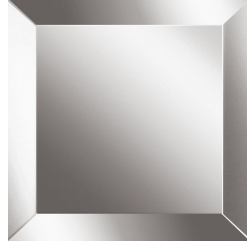

**DESCRIPTION**

Structure in multilayer wood. Natural, Bronzed or Smoked bevelled mirrors.

**DIMENSIONS**

MIRROR  
**C.SEL.511.A**

L 120 D 8 H 120 CM

MIRROR  
**C.SEL.511.B**

L 80 D 8 H 80 CM

STANDING MIRROR  
**C.SEL.512.A**

L 60 D 8 H 200 CM

STANDING MIRROR  
**C.SEL.512.B**

L 160 D 8 H 250 CM

STANDING MIRROR  
**C.SEL.512.C**

L 90 D 8 H 160 CM

---

**MIRROR**

**MIRROR**

Natural Mirror

Bronzed Mirror

Smoked Mirror