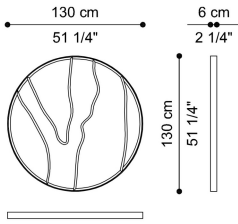

DESCRIPTION

Multilayer wood structure covered with Natural, Bronzed or Smoked bevelled mirror.
Metal frame in matt Black finishing or in the brushed finishings from the collection.

DIMENSIONS

MIRROR
C.SAH.511.B

L 130 D 8 H 130 CM

MIRROR
C.SAH.511.C

L 80 D 8 H 80 CM

MIRROR
C.SAH.511.D

Ø 130 H 6 CM

MIRROR
C.SAH.511.E

Ø 100 H 6 CM

MIRROR
C.SAH.511.F

Ø 55 H 6 CM

STANDING MIRROR
C.SAH.511.A

L 90 D 8 H 160 CM

STANDING MIRROR
C.SAH.512.A

L 160 D 8 H 240 CM

STANDING MIRROR
C.SAH.512.B

L 80 D 8 H 200 CM

FRAME