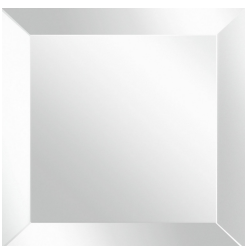

DESCRIPTION

Multilayer wood structure covered with Natural, Bronzed or Smoked bevelled mirror.
Metal frame in matt Black finishing or in the brushed finishings from the collection.

DIMENSIONS

MIRROR
C.SAH.511.B

L 130 D 8 H 130 CM

MIRROR
C.SAH.511.C

L 80 D 8 H 80 CM

MIRROR
C.SAH.511.D

Ø 130 H 6 CM

MIRROR
C.SAH.511.E

Ø 100 H 6 CM

MIRROR
C.SAH.511.F

Ø 55 H 6 CM

STANDING MIRROR
C.SAH.511.A

L 90 D 8 H 160 CM

STANDING MIRROR
C.SAH.512.A

L 160 D 8 H 240 CM

STANDING MIRROR
C.SAH.512.B

L 80 D 8 H 200 CM

FRAME

METAL

Metal Black - Matt

Metal Brushed Gold

Metal Brushed Dark
Bronze

Metal Brushed
Bronze

MIRROR

MIRROR

Natural Mirror