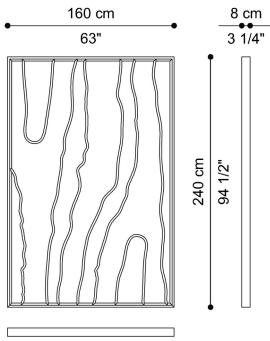

DESCRIPTION

Multilayer wood structure covered with Natural, Bronzed or Smoked bevelled mirror.
Metal frame in matt Black finishing or in the brushed finishings from the collection.

DIMENSIONS

MIRROR
C.SAH.511.B

L 130 D 8 H 130 CM

MIRROR
C.SAH.511.C

L 80 D 8 H 80 CM

MIRROR
C.SAH.511.D

Ø 130 H 6 CM

MIRROR
C.SAH.511.E

Ø 100 H 6 CM

MIRROR
C.SAH.511.F

Ø 55 H 6 CM

STANDING MIRROR
C.SAH.511.A

L 90 D 8 H 160 CM

STANDING MIRROR
C.SAH.512.A

L 160 D 8 H 240 CM

STANDING MIRROR
C.SAH.512.B

L 80 D 8 H 200 CM

FRAME