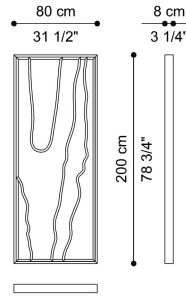

DESCRIPTION

Multilayer wood structure covered with Natural, Bronzed or Smoked bevelled mirror.
Metal frame in matt Black finishing or in the brushed finishings from the collection.

DIMENSIONS

MIRROR
C.SAH.511.B

L 130 D 8 H 130 CM

MIRROR
C.SAH.511.C

L 80 D 8 H 80 CM

MIRROR
C.SAH.511.D

Ø 130 H 6 CM

MIRROR
C.SAH.511.E

Ø 100 H 6 CM

MIRROR
C.SAH.511.F

Ø 55 H 6 CM

STANDING MIRROR
C.SAH.511.A

L 90 D 8 H 160 CM

STANDING MIRROR
C.SAH.512.A

L 160 D 8 H 240 CM

STANDING MIRROR
C.SAH.512.B

L 80 D 8 H 200 CM

FRAME