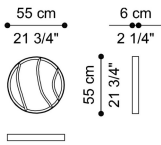

DESCRIPTION

Multilayer wood structure covered with Natural, Bronzed or Smoked bevelled mirror.
Metal frame in matt Black finishing or in the brushed finishings from the collection.

DIMENSIONS

MIRROR
C.SAH.511.B

L 130 D 8 H 130 CM

MIRROR
C.SAH.511.C

L 80 D 8 H 80 CM

MIRROR
C.SAH.511.D

Ø 130 H 6 CM

MIRROR
C.SAH.511.E

Ø 100 H 6 CM

MIRROR
C.SAH.511.F

Ø 55 H 6 CM

STANDING MIRROR
C.SAH.511.A

L 90 D 8 H 160 CM

STANDING MIRROR
C.SAH.512.A

L 160 D 8 H 240 CM

STANDING MIRROR
C.SAH.512.B

L 80 D 8 H 200 CM

FRAME