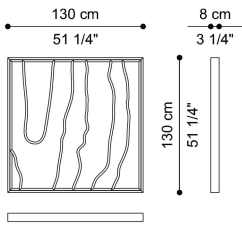

DESCRIPTION

Multilayer wood structure covered with Natural, Bronzed or Smoked bevelled mirror.
Metal frame in matt Black finishing or in the brushed finishings from the collection.

DIMENSIONS

MIRROR
C.SAH.511.B

L 130 D 8 H 130 CM

MIRROR
C.SAH.511.C

L 80 D 8 H 80 CM

MIRROR
C.SAH.511.D

Ø 130 H 6 CM

MIRROR
C.SAH.511.E

Ø 100 H 6 CM

MIRROR
C.SAH.511.F

Ø 55 H 6 CM

STANDING MIRROR
C.SAH.511.A

L 90 D 8 H 160 CM

STANDING MIRROR
C.SAH.512.A

L 160 D 8 H 240 CM

STANDING MIRROR
C.SAH.512.B

L 80 D 8 H 200 CM

FRAME