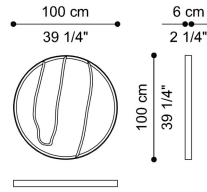

DESCRIPTION

Multilayer wood structure covered with Natural, Bronzed or Smoked bevelled mirror.
Metal frame in matt Black finishing or in the brushed finishings from the collection.

DIMENSIONS

MIRROR
C.SAH.511.B

L 130 D 8 H 130 CM

MIRROR
C.SAH.511.C

L 80 D 8 H 80 CM

MIRROR
C.SAH.511.D

Ø 130 H 6 CM

MIRROR
C.SAH.511.E

Ø 100 H 6 CM

MIRROR
C.SAH.511.F

Ø 55 H 6 CM

STANDING MIRROR
C.SAH.511.A

L 90 D 8 H 160 CM

STANDING MIRROR
C.SAH.512.A

L 160 D 8 H 240 CM

STANDING MIRROR
C.SAH.512.B

L 80 D 8 H 200 CM

FRAME