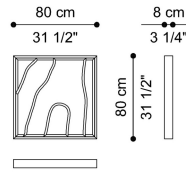

DESCRIPTION

Multilayer wood structure covered with Natural, Bronzed or Smoked bevelled mirror.
Metal frame in matt Black finishing or in the brushed finishings from the collection.

DIMENSIONS

MIRROR
C.SAH.511.B

L 130 D 8 H 130 CM

MIRROR
C.SAH.511.C

L 80 D 8 H 80 CM

MIRROR
C.SAH.511.D

Ø 130 H 6 CM

MIRROR
C.SAH.511.E

Ø 100 H 6 CM

MIRROR
C.SAH.511.F

Ø 55 H 6 CM

STANDING MIRROR
C.SAH.511.A

L 90 D 8 H 160 CM

STANDING MIRROR
C.SAH.512.A

L 160 D 8 H 240 CM

STANDING MIRROR
C.SAH.512.B

L 80 D 8 H 200 CM

FRAME