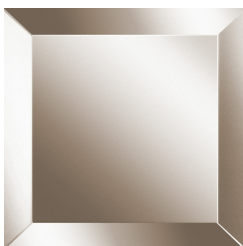

DESCRIPTION

Multilayer wood structure covered with Natural, Bronzed or Smoked bevelled mirror.
Metal frame in matt Black finishing or in the brushed finishings from the collection.

DIMENSIONS

MIRROR
C.SAH.511.B

L 130 D 8 H 130 CM

MIRROR
C.SAH.511.C

L 80 D 8 H 80 CM

MIRROR
C.SAH.511.D

Ø 130 H 6 CM

MIRROR
C.SAH.511.E

Ø 100 H 6 CM

MIRROR
C.SAH.511.F

Ø 55 H 6 CM

STANDING MIRROR
C.SAH.511.A

L 90 D 8 H 160 CM

STANDING MIRROR
C.SAH.512.A

L 160 D 8 H 240 CM

STANDING MIRROR
C.SAH.512.B

L 80 D 8 H 200 CM

FRAME

METAL

Metal Black - Matt

Metal Brushed Gold

Metal Brushed Dark
Bronze

Metal Brushed
Bronze

MIRROR

MIRROR

Natural Mirror