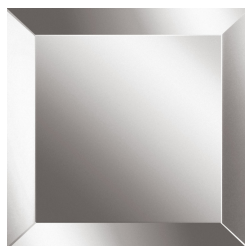

Smoked Mirror