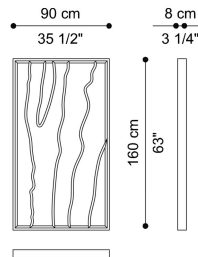

DESCRIPTION

Multilayer wood structure covered with Natural, Bronzed or Smoked bevelled mirror.
Metal frame in matt Black finishing or in the brushed finishings from the collection.

DIMENSIONS

MIRROR
C.SAH.511.B

L 130 D 8 H 130 CM

MIRROR
C.SAH.511.C

L 80 D 8 H 80 CM

MIRROR
C.SAH.511.D

Ø 130 H 6 CM

MIRROR
C.SAH.511.E

Ø 100 H 6 CM

MIRROR
C.SAH.511.F

Ø 55 H 6 CM

STANDING MIRROR
C.SAH.511.A

L 90 D 8 H 160 CM

STANDING MIRROR
C.SAH.512.A

L 160 D 8 H 240 CM

STANDING MIRROR
C.SAH.512.B

L 80 D 8 H 200 CM

FRAME