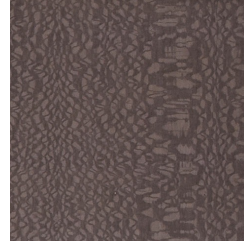

RIFLESSO.2
MIRRORS

roberto cavalli

HOME

INTERIORS

DESCRIPTION

Structure in multilayer wood, veneered in glossy Oak Dyed Wengé, Grey/Rose Carbalho or Eucalyptus fris . Metal frame in the brushed finishings from the collection. Bevelled natural mirror. RC Jewel monogram in cast brass available in Gold or Platinum finishing.

L 80 D 8 H 200 CM

STRUCTURE

WOOD

Eucalyptus frisè
veneered wood -
Glossy

Grey Carbalho
veneered wood -
Glossy

Oak veneered Dyed
Wengé wood -
Glossy

Rose Carbalho
veneered wood -
Glossy

FRAME

METAL

Metal Brushed
Bronze

Metal Brushed Dark
Bronze

Metal Brushed Gold

MIRROR

MIRROR

Natural Mirror