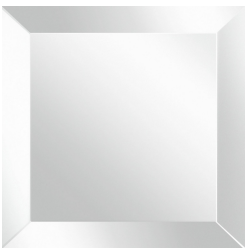

RIFLESSO.2
MIRRORS

roberto cavalli

HOME

INTERIORS

DESCRIPTION

Structure in multilayer wood, veneered in glossy Oak Dyed Wengé, Grey/Rose Carbalho or Eucalyptus fris . Metal frame in the brushed finishings from the collection. Bevelled natural mirror. RC Jewel monogram in cast brass available in Gold or Platinum finishing.

DIMENSIONS

MIRROR
C.RI2.511.A

L 130 D 8 H 130 CM

MIRROR
C.RI2.511.B

L 90 D 8 H 160 CM

STANDING MIRROR
C.RI2.512.A

L 130 D 8 H 200 CM

STANDING MIRROR
C.RI2.512.B

L 80 D 8 H 200 CM

STRUCTURE

WOOD

Eucalyptus frisè
veneered wood -
Glossy

Grey Carbalho
veneered wood -
Glossy

Oak veneered Dyed
Wengé wood -
Glossy

Rose Carbalho
veneered wood -
Glossy

FRAME

METAL

Metal Brushed
Bronze

Metal Brushed Dark
Bronze

Metal Brushed Gold

MIRROR

MIRROR

Natural Mirror