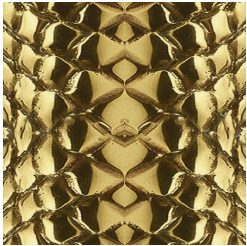

---

**DESCRIPTION**

Structure in multilayer wood with bevelled Natural mirror. Snakeskin decoration in polyurethane resin with Gold finishing. RC Jewel monogram in cast brass available in Gold or Platinum finishing.

---

**MIRROR**

**MIRROR**

Natural Mirror

---

**DETAILS**

**RESIN**

Resin Snakeskin Gold