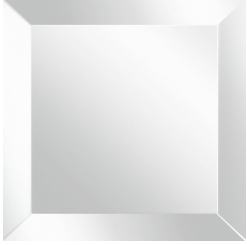

---

**DESCRIPTION**

Structure in multilayer wood with bevelled Natural mirror. Snakeskin decoration in polyurethane resin with Gold finishing. RC Jewel monogram in cast brass available in Gold or Platinum finishing.

---

**DIMENSIONS**

MIRROR  
**C.MOR.511.A**

L 100 D 7 H 100 CM

MIRROR  
**C.MOR.511.B**

L 120 D 7 H 100 CM

STANDING MIRROR  
**C.MOR.512.A**

L 85 D 7 H 200 CM

---

**MIRROR**

**MIRROR**

Natural Mirror

---

**DETAILS**

**RESIN**

Resin Snakeskin Gold