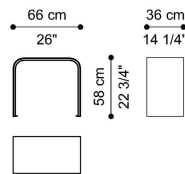

Lower element in curved multilayer wood veneered in essence from the collection, or lacquered in the finishings from the collection.

Brass plate with RC monogram on table side.

DIMENSIONS

NIGHT TABLE

C.WAT.321.A

L 60 D 45 H 48 CM

NIGHT TABLE

C.WAT.232.B

L 66 D 36 H 58 CM

STRUCTURE

WOOD

Desert lacquered wood - Matt

Ivory lacquered wood - Matt