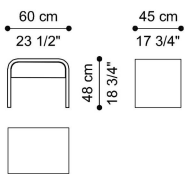

Lower element in curved multilayer wood veneered in essence from the collection, or lacquered in the finishings from the collection.

Brass plate with RC monogram on table side.

DIMENSIONS

NIGHT TABLE

C.WAT.321.A

L 60 D 45 H 48 CM

NIGHT TABLE

C.WAT.232.B

L 66 D 36 H 58 CM

STRUCTURE

WOOD

Desert lacquered wood - Matt

Ivory lacquered wood - Matt