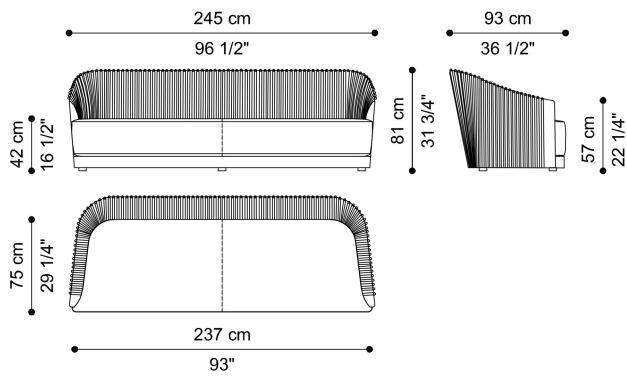

DESCRIPTION

Structure in poplar wood and foam.
Upholstery in fabric or leather from the collection.
Decorative metal spheres in the glossy or brushed finishings from the collection (Brushed Bronze excluded).

DIMENSIONS

3-SEATER SOFA
C.SHA.211.A

L 245 D 93 H 81 CM

2-SEATER SOFA
C.SHA.211.B

L 210 D 93 H 81 CM

DECORATIVE ELEMENTS

METAL

Brushed Metal