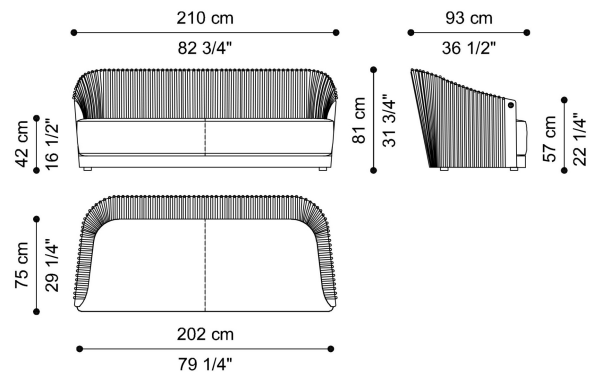

DESCRIPTION

Structure in poplar wood and foam.
Upholstery in fabric or leather from the collection.
Decorative metal spheres in the glossy or brushed finishings from the collection (Brushed Bronze excluded).

DIMENSIONS

3-SEATER SOFA
C.SHA.211.A

L 245 D 93 H 81 CM

2-SEATER SOFA
C.SHA.211.B

L 210 D 93 H 81 CM

DECORATIVE ELEMENTS

METAL

Brushed Metal