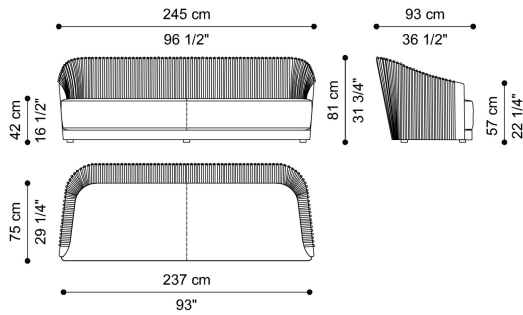

SHARPEI  
SOFAS

roberto cavalli  
HOME  
INTERIORS

**DESCRIPTION**

Structure in poplar wood and foam.  
Upholstery in fabric or leather from the collection.  
Decorative metal spheres in the glossy or brushed finishings from the collection (Brushed Bronze excluded).

**DIMENSIONS**

**3-SEATER SOFA**  
**C.SHA.211.A**

L 245 D 93 H 81 CM

**2-SEATER SOFA**  
**C.SHA.211.B**

L 210 D 93 H 81 CM

---

DECORATIVE ELEMENTS

**METAL**