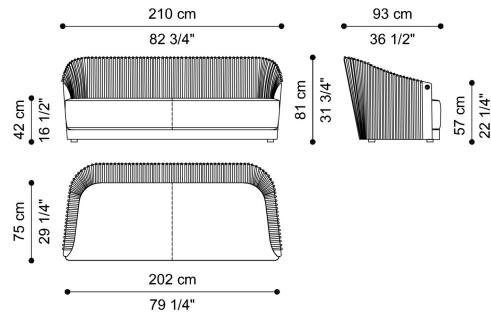

SHARPEI  
SOFAS

roberto cavalli  
HOME  
INTERIORS

**DESCRIPTION**

Structure in poplar wood and foam.  
Upholstery in fabric or leather from the collection.  
Decorative metal spheres in the glossy or brushed finishings from the collection (Brushed Bronze excluded).

**DIMENSIONS**

**3-SEATER SOFA**  
**C.SHA.211.A**

L 245 D 93 H 81 CM

**2-SEATER SOFA**  
**C.SHA.211.B**

L 210 D 93 H 81 CM

---

DECORATIVE ELEMENTS

**METAL**