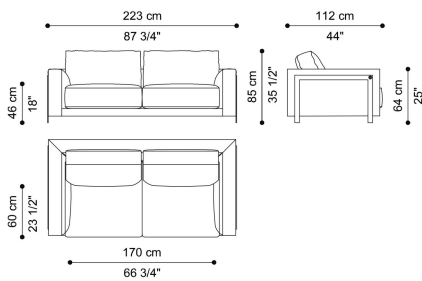

DIMENSIONS

4-SEATER SOFA C.MAN.211.B

L 303 D 112 H 85 CM

3-SEATER SOFA C.MAN.211.C

L 263 D 112 H 85 CM

2-SEATER SOFA C.MAN.211.D

L 223 D 112 H 85 CM

FEET