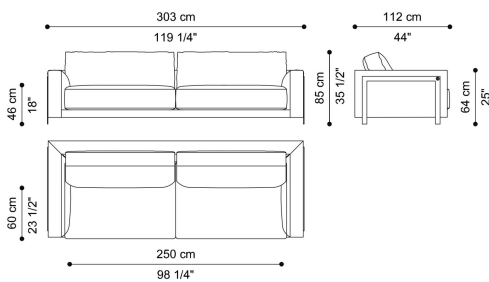

DIMENSIONS

4-SEATER SOFA C.MAN.211.B

L 303 D 112 H 85 CM

3-SEATER SOFA C.MAN.211.C

L 263 D 112 H 85 CM

2-SEATER SOFA C.MAN.211.D

L 223 D 112 H 85 CM

FEET