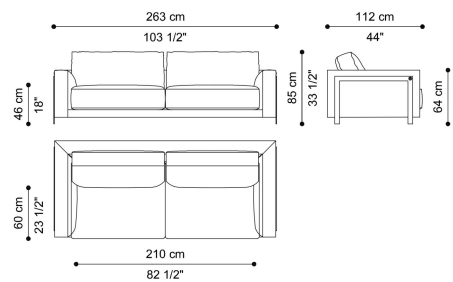

DIMENSIONS

4-SEATER SOFA C.MAN.211.B

L 303 D 112 H 85 CM

3-SEATER SOFA C.MAN.211.C

L 263 D 112 H 85 CM

2-SEATER SOFA C.MAN.211.D

L 223 D 112 H 85 CM

FEET