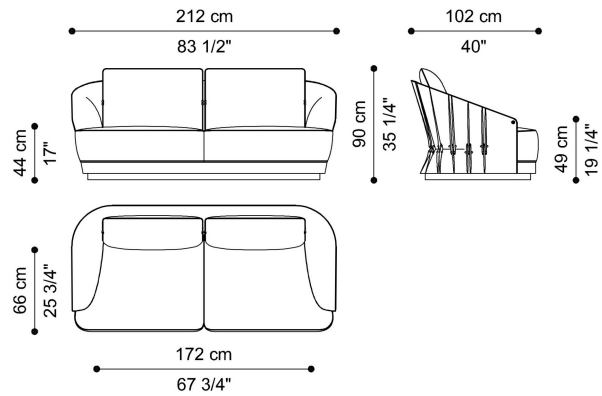

DIMENSIONS

**3-SEATER SOFA
C.IND.211.A**

L 260 D 102 H 90 CM

**2-SEATER SOFA
C.IND.211.B**

L 212 D 102 H 90 CM

OPTIONAL

METAL BASE FOR C.IND.211.A
 All brushed and glossy metal finishings
C.COM.931.LMX

METAL BASE FOR C.IND.211.B
 All brushed and glossy metal finishings
C.COM.931.MMX