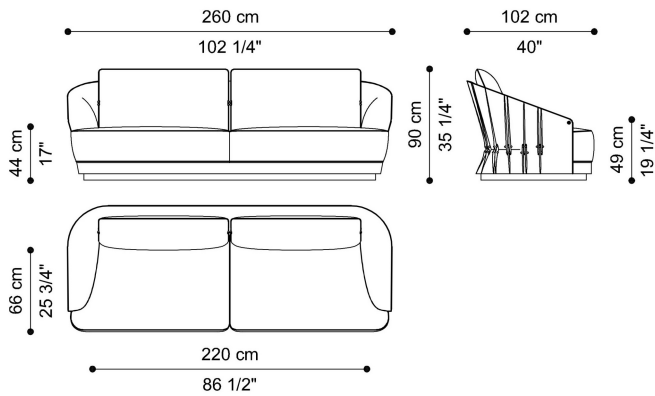

DESCRIPTION

Structure in poplar wood and foam.
 Upholstery in fabric or leather from the collection.
 Decorative metal elements in the glossy or brushed finishings from the collection (Brushed Bronze excluded).
 Wooden base lacquered in Gold finishing.
 Optional metal base in the glossy or brushed finishings from the collection.

DIMENSIONS

**3-SEATER SOFA
C.IND.211.A**

L 260 D 102 H 90 CM

**2-SEATER SOFA
C.IND.211.B**

L 212 D 102 H 90 CM

OPTIONAL

METAL BASE FOR C.IND.211.A
 All brushed and glossy metal finishings
C.COM.931.LMX

METAL BASE FOR C.IND.211.B
 All brushed and glossy metal finishings
C.COM.931.MMX