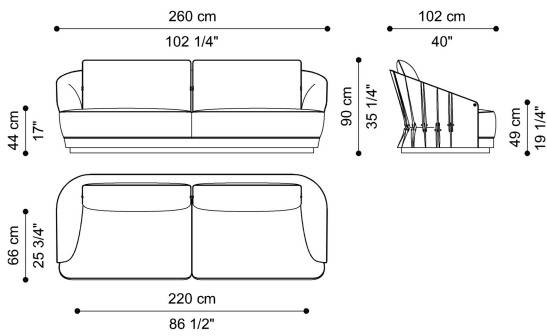

DIMENSIONS

3-SEATER SOFA
C.IND.211.A

L 260 D 102 H 90 CM

2-SEATER SOFA
C.IND.211.B

L 212 D 102 H 90 CM

OPTIONAL

METAL BASE
ALL BRUSHED AND GLOSSY METAL FINISHINGS
C.COM.931.LMX

METAL BASE
ALL BRUSHED AND GLOSSY METAL FINISHINGS
C.COM.931.MMX