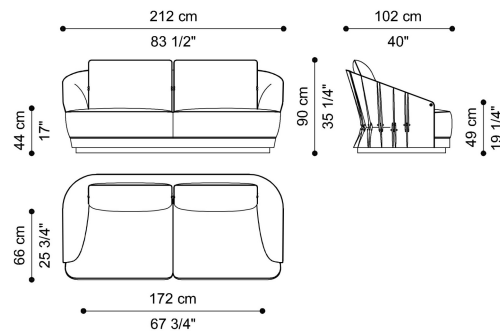

DIMENSIONS

3-SEATER SOFA
C.IND.211.A

L 260 D 102 H 90 CM

2-SEATER SOFA
C.IND.211.B

L 212 D 102 H 90 CM

OPTIONAL

METAL BASE
ALL BRUSHED AND GLOSSY METAL FINISHINGS
C.COM.931.LMX

METAL BASE
ALL BRUSHED AND GLOSSY METAL FINISHINGS
C.COM.931.MMX