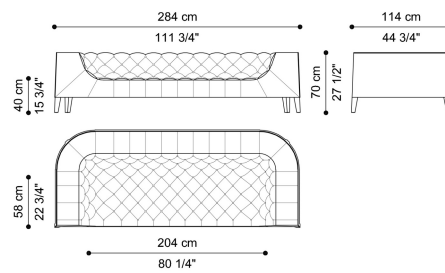

DIMENSIONS

4-SEATER SOFA

C.BLA.211.A

L 320 D 114 H 70 CM

3-SEATER SOFA

C.BLA.211.B

L 284 D 114 H 70 CM

2-SEATER SOFA

C.BLA.211.C

L 230 D 114 H 70 CM

FEET

METAL

Metal Black Chrome
- Glossy

Metal Brushed
Bronze

Metal Brushed Dark
Bronze

Metal Brushed Gold