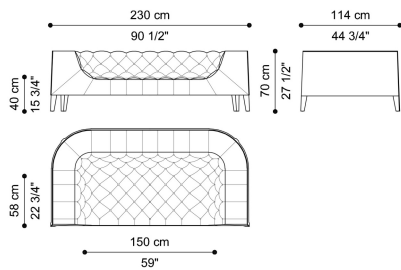

DIMENSIONS

4-SEATER SOFA

C.BLA.211.A

L 320 D 114 H 70 CM

3-SEATER SOFA

C.BLA.211.B

L 284 D 114 H 70 CM

2-SEATER SOFA

C.BLA.211.C

L 230 D 114 H 70 CM

FEET

METAL

Metal Black Chrome
- Glossy

Metal Brushed
Bronze

Metal Brushed Dark
Bronze

Metal Brushed Gold