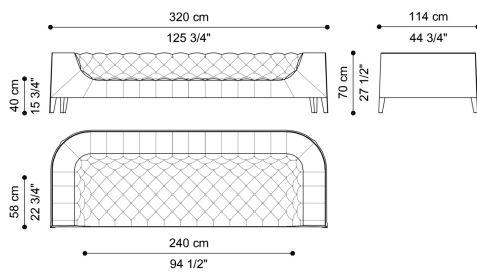

DIMENSIONS

4-SEATER SOFA

C.BLA.211.A

L 320 D 114 H 70 CM

3-SEATER SOFA

C.BLA.211.B

L 284 D 114 H 70 CM

2-SEATER SOFA

C.BLA.211.C

L 230 D 114 H 70 CM

FEET

METAL

Metal Black Chrome
- Glossy

Metal Brushed
Bronze

Metal Brushed Dark
Bronze

Metal Brushed Gold