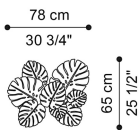

DIMENSIONS

BAR CABINET
C.AZI.115.A

L 119 D 50 H 150 CM

CABINET
C.AZI.116.A

L 119 D 50 H 150 CM

OPTIONAL

MONSTERA LEAVES PAIR OF HANDLES
GOLD FINISHING
C.COM.935.AMX

SNAKE PAIR OF HANDLES
GOLD FINISHING
C.COM.935.BMX