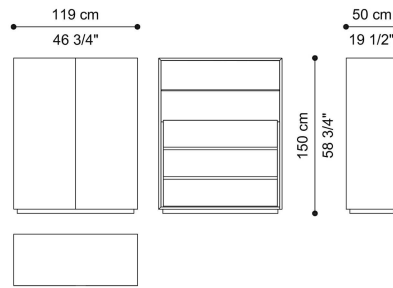

AZINGO
DAY STORAGE UNITS

DESCRIPTION

Structure in multilayer wood veneered in glossy essence from the collection, or lacquered in the matt or glossy finishings from the collection, or covered in glossy lacquered Python 3D printed in the finishings from the collection.
 Wooden base lacquered in Gold finishing.
 Interior covered in microfibre with smoked glass shelves and smoked mirrors.
 Jewel handles in cast brass available in platinum or Gold finishing. Optional Snake or Monstera Leaves jewel handles in cast brass in Gold finishing.
 Optional lighting kit.

DIMENSIONS

BAR CABINET
C.AZI.115.A

L 119 D 50 H 150 CM

CABINET
C.AZI.116.A

L 119 D 50 H 150 CM

OPTIONAL

MONSTERA LEAVES PAIR OF HANDLES
GOLD FINISHING
C.COM.935.AMX

SNAKE PAIR OF HANDLES
GOLD FINISHING
C.COM.935.BMX