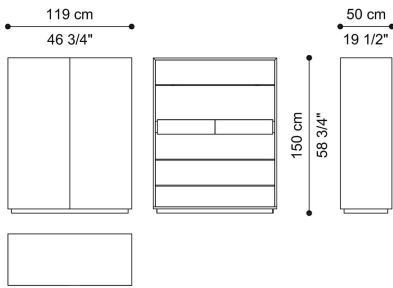

AZINGO
DAY STORAGE UNITS

DESCRIPTION

Structure in multilayer wood veneered in glossy essence from the collection, or lacquered in the matt or glossy finishings from the collection, or covered in glossy lacquered Python 3D printed in the finishings from the collection.
 Wooden base lacquered in Gold finishing.
 Interior covered in microfibre with smoked glass shelves and smoked mirrors.
 Jewel handles in cast brass available in platinum or Gold finishing. Optional Snake or Monstera Leaves jewel handles in cast brass in Gold finishing.
 Optional lighting kit.

DIMENSIONS

BAR CABINET
C.AZI.115.A

L 119 D 50 H 150 CM

CABINET
C.AZI.116.A

L 119 D 50 H 150 CM

OPTIONAL

MONSTERA LEAVES PAIR OF HANDLES
GOLD FINISHING
C.COM.935.AMX

SNAKE PAIR OF HANDLES
GOLD FINISHING
C.COM.935.BMX