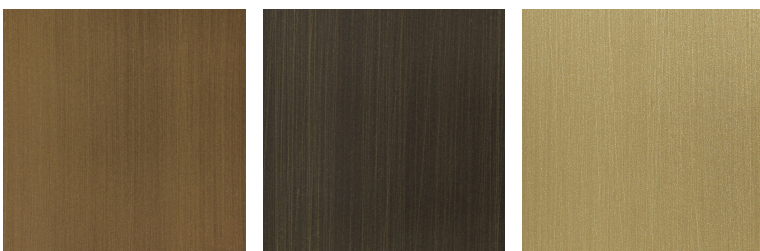

UMA QUILTING FOR C.FIJ.132.A AND C.FIJ.131.A

Available only on plain leather

C.COM.922.ZMX

"STELLA" QUILTING FOR C.FIJ.132.A AND C.FIJ.131.A

Available only on plain leather

C.COM.933.AMX

LEGS

METAL

Brushed Metal

Metal Brushed
Bronze

Metal Brushed Dark
Bronze

Metal Brushed Gold

Glossy Metal

Metal Black Chrome
- Glossy

Metal Chrome -
Glossy

Metal Gold - Glossy