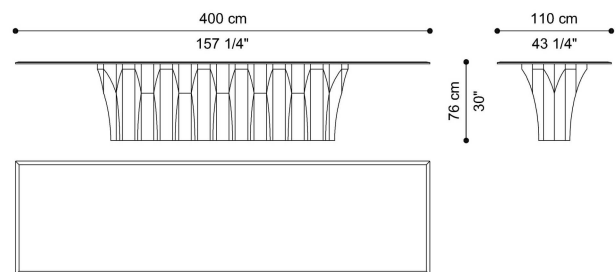

**DESCRIPTION**

Metal base in the glossy or brushed finishings from the collection.  
Top in bevelled Clear, Bronzed or Smoked glass.  
Optional metal lazy Susan  $\varnothing$  92 cm in the glossy or brushed finishings from the collection with laser-engraved RC monogram for round model (C.SOH.123.A).

**DIMENSIONS**

DINING TABLE  
**C.SOH.122.A**

L 240 D 110 H 76 CM

DINING TABLE  
**C.SOH.122.B**

L 400 D 110 H 76 CM

DINING TABLE  
**C.SOH.122.C**

L 300 D 110 H 76 CM

DINING TABLE  
**C.SOH.123.A**

$\varnothing$  180 H 76 CM

OPTIONAL

LAZY SUSAN

All Brushed Metal Finishings | Chrome | Black Chrome  
**C.COM.911.EQX**

LAZY SUSAN

Metal Gold - Glossy  
**C.COM.911.EXX**

BASE

**METAL**