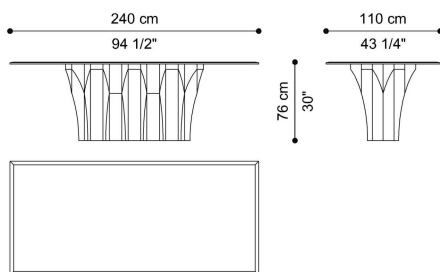

**DESCRIPTION**

Metal base in the glossy or brushed finishings from the collection.  
Top in bevelled Clear, Bronzed or Smoked glass.  
Optional metal lazy Susan  $\varnothing$  92 cm in the glossy or brushed finishings from the collection with laser-engraved RC monogram for round model (C.SOH.123.A).

**DIMENSIONS**

DINING TABLE  
**C.SOH.122.A**

L 240 D 110 H 76 CM

DINING TABLE  
**C.SOH.122.B**

L 400 D 110 H 76 CM

DINING TABLE  
**C.SOH.122.C**

L 300 D 110 H 76 CM

DINING TABLE  
**C.SOH.123.A**

$\varnothing$  180 H 76 CM

OPTIONAL

LAZY SUSAN

All Brushed Metal Finishings | Chrome | Black Chrome  
**C.COM.911.EQX**

LAZY SUSAN

Metal Gold - Glossy  
**C.COM.911.EXX**

BASE

**METAL**