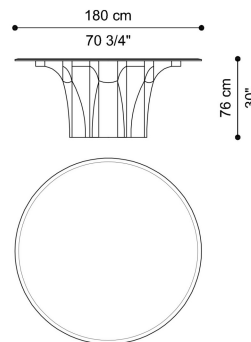

**DESCRIPTION**

Metal base in the glossy or brushed finishings from the collection.  
Top in bevelled Clear, Bronzed or Smoked glass.  
Optional metal lazy Susan  $\varnothing$  92 cm in the glossy or brushed finishings from the collection with laser-engraved RC monogram for round model (C.SOH.123.A).

**DIMENSIONS**

DINING TABLE  
**C.SOH.122.A**

L 240 D 110 H 76 CM

DINING TABLE  
**C.SOH.122.B**

L 400 D 110 H 76 CM

DINING TABLE  
**C.SOH.122.C**

L 300 D 110 H 76 CM

DINING TABLE  
**C.SOH.123.A**

$\varnothing$  180 H 76 CM

OPTIONAL

LAZY SUSAN

All Brushed Metal Finishings | Chrome | Black Chrome  
**C.COM.911.EQX**

LAZY SUSAN

Metal Gold - Glossy  
**C.COM.911.EXX**

BASE

**METAL**