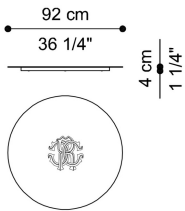

**DESCRIPTION**

Metal base in the glossy or brushed finishings from the collection.  
Top in bevelled Clear, Bronzed or Smoked glass.  
Optional metal lazy Susan  $\varnothing$  92 cm in the glossy or brushed finishings from the collection with laser-engraved RC monogram for round model (C.SOH.123.A).

**DIMENSIONS**

DINING TABLE  
**C.SOH.122.A**

L 240 D 110 H 76 CM

DINING TABLE  
**C.SOH.122.B**

L 400 D 110 H 76 CM

DINING TABLE  
**C.SOH.122.C**

L 300 D 110 H 76 CM

DINING TABLE  
**C.SOH.123.A**

$\varnothing$  180 H 76 CM

OPTIONAL

LAZY SUSAN

All Brushed Metal Finishings | Chrome | Black Chrome  
**C.COM.911.EQX**

LAZY SUSAN

Metal Gold - Glossy  
**C.COM.911.EXX**

BASE

**METAL**