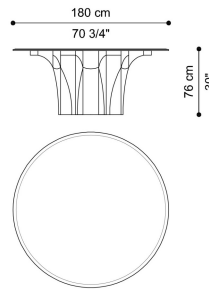

SOHO  
TABLES

roberto cavalli  
HOME  
INTERIORS

DESCRIPTION

Metal base in the glossy or brushed finishings from the collection.  
Top in bevelled Clear, Bronzed or Smoked glass.  
Optional metal lazy Susan  $\varnothing$  92 cm in the glossy or brushed finishings from the collection for round model (C.SOH.123.A).

DIMENSIONS

DINING TABLE  
C.SOH.122.A

L 240 D 110 H 76 CM

DINING TABLE  
C.SOH.122.B

L 400 D 110 H 76 CM

DINING TABLE  
C.SOH.122.C

L 300 D 110 H 76 CM

DINING TABLE  
C.SOH.123.A

$\varnothing$  180 H 76 CM

OPTIONAL

LAZY SUSAN  
ALL BRUSHED METAL FINISHINGS | CHROME I  
BLACK CHROME  
C.COM.911.EQX

LAZY SUSAN  
METAL GOLD - GLOSSY  
C.COM.911.EXX

---

BASE

METAL

Metal Black Chrome - Glossy