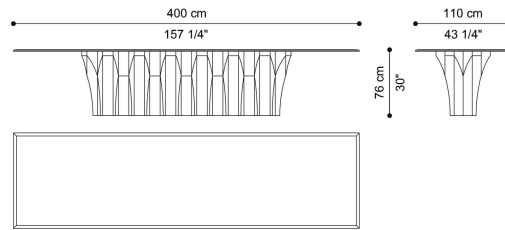

SOHO  
TABLES

roberto cavalli  
HOME  
INTERIORS

DESCRIPTION

Metal base in the glossy or brushed finishings from the collection.  
Top in bevelled Clear, Bronzed or Smoked glass.  
Optional metal lazy Susan  $\varnothing$  92 cm in the glossy or brushed finishings from the collection for round model (C.SOH.123.A).

DIMENSIONS

DINING TABLE  
C.SOH.122.A

L 240 D 110 H 76 CM

DINING TABLE  
C.SOH.122.B

L 400 D 110 H 76 CM

DINING TABLE  
C.SOH.122.C

L 300 D 110 H 76 CM

DINING TABLE  
C.SOH.123.A

$\varnothing$  180 H 76 CM

OPTIONAL

LAZY SUSAN  
ALL BRUSHED METAL FINISHINGS | CHROME I  
BLACK CHROME  
C.COM.911.EQX

LAZY SUSAN  
METAL GOLD - GLOSSY  
C.COM.911.EXX

---

BASE

METAL

Metal Black Chrome - Glossy