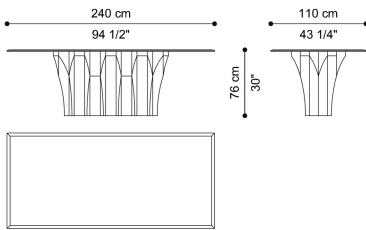

SOHO  
TABLES

roberto cavalli  
HOME  
INTERIORS

DESCRIPTION

Metal base in the glossy or brushed finishings from the collection.  
Top in bevelled Clear, Bronzed or Smoked glass.  
Optional metal lazy Susan  $\varnothing$  92 cm in the glossy or brushed finishings from the collection for round model (C.SOH.123.A).

DIMENSIONS

DINING TABLE  
C.SOH.122.A

L 240 D 110 H 76 CM

DINING TABLE  
C.SOH.122.B

L 400 D 110 H 76 CM

DINING TABLE  
C.SOH.122.C

L 300 D 110 H 76 CM

DINING TABLE  
C.SOH.123.A

$\varnothing$  180 H 76 CM

OPTIONAL

LAZY SUSAN  
ALL BRUSHED METAL FINISHINGS | CHROME I  
BLACK CHROME  
C.COM.911.EQX

LAZY SUSAN  
METAL GOLD - GLOSSY  
C.COM.911.EXX

---

BASE

METAL

Metal Black Chrome - Glossy