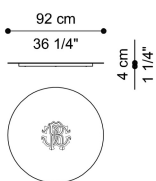

SOHO  
TABLES

roberto cavalli  
HOME  
INTERIORS

DESCRIPTION

Metal base in the glossy or brushed finishings from the collection.  
Top in bevelled Clear, Bronzed or Smoked glass.  
Optional metal lazy Susan  $\varnothing$  92 cm in the glossy or brushed finishings from the collection for round model (C.SOH.123.A).

DIMENSIONS

DINING TABLE  
C.SOH.122.A

L 240 D 110 H 76 CM

DINING TABLE  
C.SOH.122.B

L 400 D 110 H 76 CM

DINING TABLE  
C.SOH.122.C

L 300 D 110 H 76 CM

DINING TABLE  
C.SOH.123.A

$\varnothing$  180 H 76 CM

OPTIONAL

LAZY SUSAN  
ALL BRUSHED METAL FINISHINGS | CHROME I  
BLACK CHROME  
C.COM.911.EQX

LAZY SUSAN  
METAL GOLD - GLOSSY  
C.COM.911.EXX

---

BASE

METAL

Metal Black Chrome - Glossy