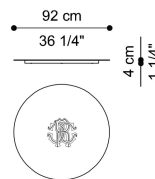

SOHO  
TABLES

roberto cavalli  
HOME  
INTERIORS

DESCRIPTION

Metal base in the glossy or brushed finishings from the collection.  
Top in bevelled Clear, Bronzed or Smoked glass.  
Optional metal lazy Susan  $\varnothing$  92 cm in the glossy or brushed finishings from the collection for round model (C.SOH.123.A).

DIMENSIONS

DINING TABLE  
C.SOH.122.A

L 240 D 110 H 76 CM

DINING TABLE  
C.SOH.122.B

L 400 D 110 H 76 CM

DINING TABLE  
C.SOH.122.C

L 300 D 110 H 76 CM

DINING TABLE  
C.SOH.123.A

$\varnothing$  180 H 76 CM

OPTIONAL

LAZY SUSAN  
ALL BRUSHED METAL FINISHINGS | CHROME I  
BLACK CHROME  
C.COM.911.EQX

LAZY SUSAN  
METAL GOLD - GLOSSY  
C.COM.911.EXX

---

BASE

METAL

Metal Black Chrome - Glossy