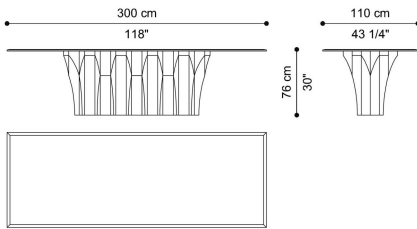

SOHO  
TABLES

roberto cavalli  
HOME  
INTERIORS

DESCRIPTION

Metal base in the glossy or brushed finishings from the collection.  
Top in bevelled Clear, Bronzed or Smoked glass.  
Optional metal lazy Susan  $\varnothing$  92 cm in the glossy or brushed finishings from the collection for round model (C.SOH.123.A).

DIMENSIONS

DINING TABLE  
C.SOH.122.A

L 240 D 110 H 76 CM

DINING TABLE  
C.SOH.122.B

L 400 D 110 H 76 CM

DINING TABLE  
C.SOH.122.C

L 300 D 110 H 76 CM

DINING TABLE  
C.SOH.123.A

$\varnothing$  180 H 76 CM

OPTIONAL

LAZY SUSAN  
ALL BRUSHED METAL FINISHINGS | CHROME I  
BLACK CHROME  
C.COM.911.EQX

LAZY SUSAN  
METAL GOLD - GLOSSY  
C.COM.911.EXX

---

BASE

METAL

Metal Black Chrome - Glossy