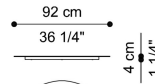

LAZY SUSAN

Metal Gold - Glossy

C.COM.911.EXX