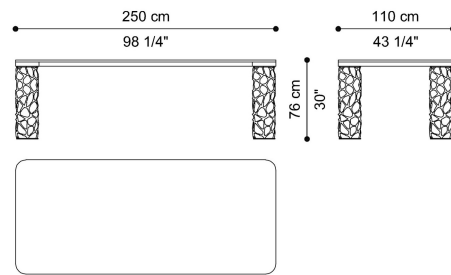

SIORAF  
TABLES

roberto cavalli

HOME

INTERIORS

**DESCRIPTION**

Rectangular table: metal base and frame in calendered sheet iron in Wrought Gold, Wrought Dark Bronze finishing, or matt Black finishing.  
 Top in honeycomb (solid fir wood, honeycomb, MDF, iron reinforcements) veneered in glossy Oak dyed Wengé, Grey/Rose Carbalho or Eucalyptus fris e.  
 Lower part of the top covered in microfibre.

Round table: metal base in Wrought Gold, Wrought Dark Bronze, or matt Black finishing.  
 Top in bevelled Clear, Bronzed or Smoked glass.  
 Optional metal lazy Susan  $\varnothing$  92 cm in the glossy or brushed finishings from the collection.

**DIMENSIONS**

**DINING TABLE**  
**C.SIO.122.A**

L 300 D 110 H 76 CM

**DINING TABLE**  
**C.SIO.122.B**

L 300 D 110 H 76 CM

**DINING TABLE**  
**C.SIO.123.A**

$\varnothing$  180 H 77 CM

**DINING TABLE**  
**C.SIO.123.B**