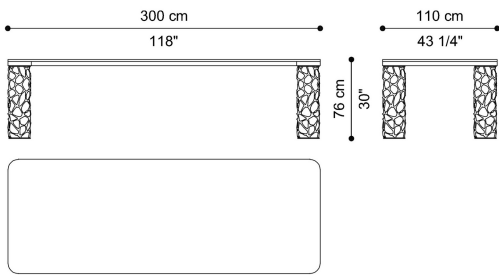

SIORAF  
TABLES

roberto cavalli

HOME

INTERIORS

**DESCRIPTION**

Rectangular table: metal base and frame in calendered sheet iron in Wrought Gold, Wrought Dark Bronze finishing, or matt Black finishing.  
 Top in honeycomb (solid fir wood, honeycomb, MDF, iron reinforcements) veneered in glossy Oak dyed Wengé, Grey/Rose Carbalho or Eucalyptus fris e.  
 Lower part of the top covered in microfibre.

Round table: metal base in Wrought Gold, Wrought Dark Bronze, or matt Black finishing.  
 Top in bevelled Clear, Bronzed or Smoked glass.  
 Optional metal lazy Susan  $\varnothing$  92 cm in the glossy or brushed finishings from the collection.

**DIMENSIONS**

**DINING TABLE**  
**C.SIO.122.A**

L 300 D 110 H 76 CM

**DINING TABLE**  
**C.SIO.122.B**

L 300 D 110 H 76 CM

**DINING TABLE**  
**C.SIO.123.A**

$\varnothing$  180 H 77 CM

**DINING TABLE**  
**C.SIO.123.B**