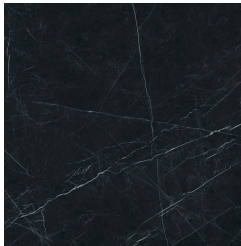

COMORE  
TABLES

roberto cavalli

HOME

INTERIORS

**DESCRIPTION**

Base and top in multilayer wood, covered in porcelain gres from the collection.  
Metal details in Brushed Gold finishing. Optional metal details in Gold finishing.  
Lower part of the top in MDF, lacquered in matt finishing.  
Optional flushed lazy Susan in porcelain gres from the collection for round models (C.CMR.123.A and C.CMR.123.B).

METAL INSERTS FOR C.CMR.122.B  
Metal Gold - Glossy  
**C.COM.936.BQX**

METAL INSERTS FOR C.CMR.122.C, C.CMR.123.A,  
C.CMR.123.B  
Metal Gold - Glossy  
**C.COM.936.CQX**

---

BASE/TOP

PORCELAIN GRES

Black Porcelain Gres  
- Glossy

Dark Porcelain Gres  
- Glossy

Grey Porcelain Gres -  
Glossy

Ivory Porcelain Gres  
- Glossy

---

DETAILS

METAL

Metal Brushed Gold