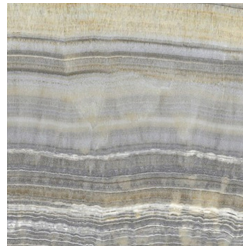

COMORE  
TABLES

roberto cavalli

HOME

INTERIORS

**DESCRIPTION**

Base and top in multilayer wood, covered in porcelain gres from the collection.  
Metal details in Brushed Gold finishing. Optional metal details in Gold finishing.  
Lower part of the top in MDF, lacquered in matt finishing.  
Optional flushed lazy Susan in porcelain gres from the collection for round models (C.CMR.123.A and C.CMR.123.B).

METAL INSERTS FOR C.CMR.122.B  
Metal Gold - Glossy  
**C.COM.936.BQX**

METAL INSERTS FOR C.CMR.122.C, C.CMR.123.A,  
C.CMR.123.B  
Metal Gold - Glossy  
**C.COM.936.CQX**

---

BASE/TOP

PORCELAIN GRES

Black Porcelain Gres  
- Glossy

Dark Porcelain Gres  
- Glossy

Grey Porcelain Gres -  
Glossy

Ivory Porcelain Gres  
- Glossy

---

DETAILS

METAL

Metal Brushed Gold