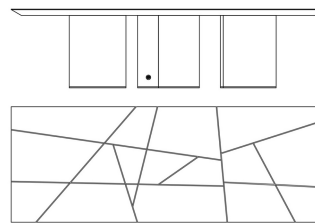

COMORE  
TABLES

roberto cavalli

HOME

INTERIORS

**DESCRIPTION**

Base and top in multilayer wood, covered in porcelain gres from the collection.  
Metal details in Brushed Gold finishing. Optional metal details in Gold finishing.  
Lower part of the top in MDF, lacquered in matt finishing.  
Optional flushed lazy Susan in porcelain gres from the collection for round models (C.CMR.123.A and C.CMR.123.B).

**DIMENSIONS**

DINING TABLE  
**C.CMR.122.A**

L 400 D 110 H 75 CM

DINING TABLE  
**C.CMR.122.B**

L 300 D 110 H 75 CM

DINING TABLE  
**C.CMR.122.C**

L 240 D 110 H 75 CM

DINING TABLE  
**C.CMR.123.A**

Ø 180 H 75 CM

DINING TABLE  
**C.CMR.123.B**

Ø 160 H 75 CM

---

OPTIONAL

LAZY SUSAN  
All Porcelain Gres Finishings  
**C.COM.911.D6X**

METAL INSERTS FOR C.CMR.122.A  
Metal Gold - Glossy  
**C.COM.936.AQX**