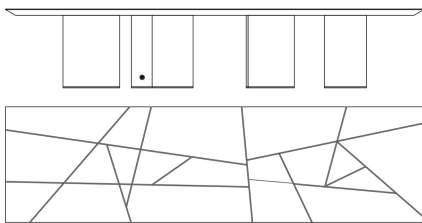

COMORE  
TABLES

roberto cavalli

HOME

INTERIORS

**DESCRIPTION**

Base and top in multilayer wood, covered in porcelain gres from the collection.  
Metal details in Brushed Gold finishing. Optional metal details in Gold finishing.  
Lower part of the top in MDF, lacquered in matt finishing.  
Optional flushed lazy Susan in porcelain gres from the collection for round models (C.CMR.123.A and C.CMR.123.B).

**DIMENSIONS**

DINING TABLE  
**C.CMR.122.A**

L 400 D 110 H 75 CM

DINING TABLE  
**C.CMR.122.B**

L 300 D 110 H 75 CM

DINING TABLE  
**C.CMR.122.C**

L 240 D 110 H 75 CM

DINING TABLE  
**C.CMR.123.A**

Ø 180 H 75 CM

DINING TABLE  
**C.CMR.123.B**

Ø 160 H 75 CM

---

OPTIONAL

LAZY SUSAN  
All Porcelain Gres Finishings  
**C.COM.911.D6X**

METAL INSERTS FOR C.CMR.122.A  
Metal Gold - Glossy  
**C.COM.936.AQX**